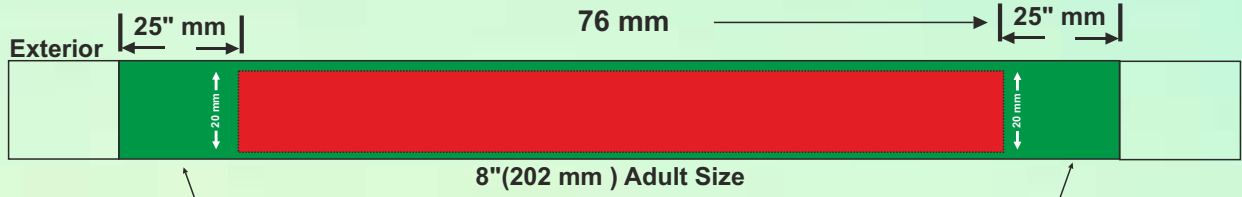

Wristband Keychain Printable Area

50 mm SPACE FOR ADDING METAL CLIP

Contain art to Red area only

Art outside black margin will not print

Available in multiple colors

Style(B)

Contain art to Green area only

Art outside black margin will not print