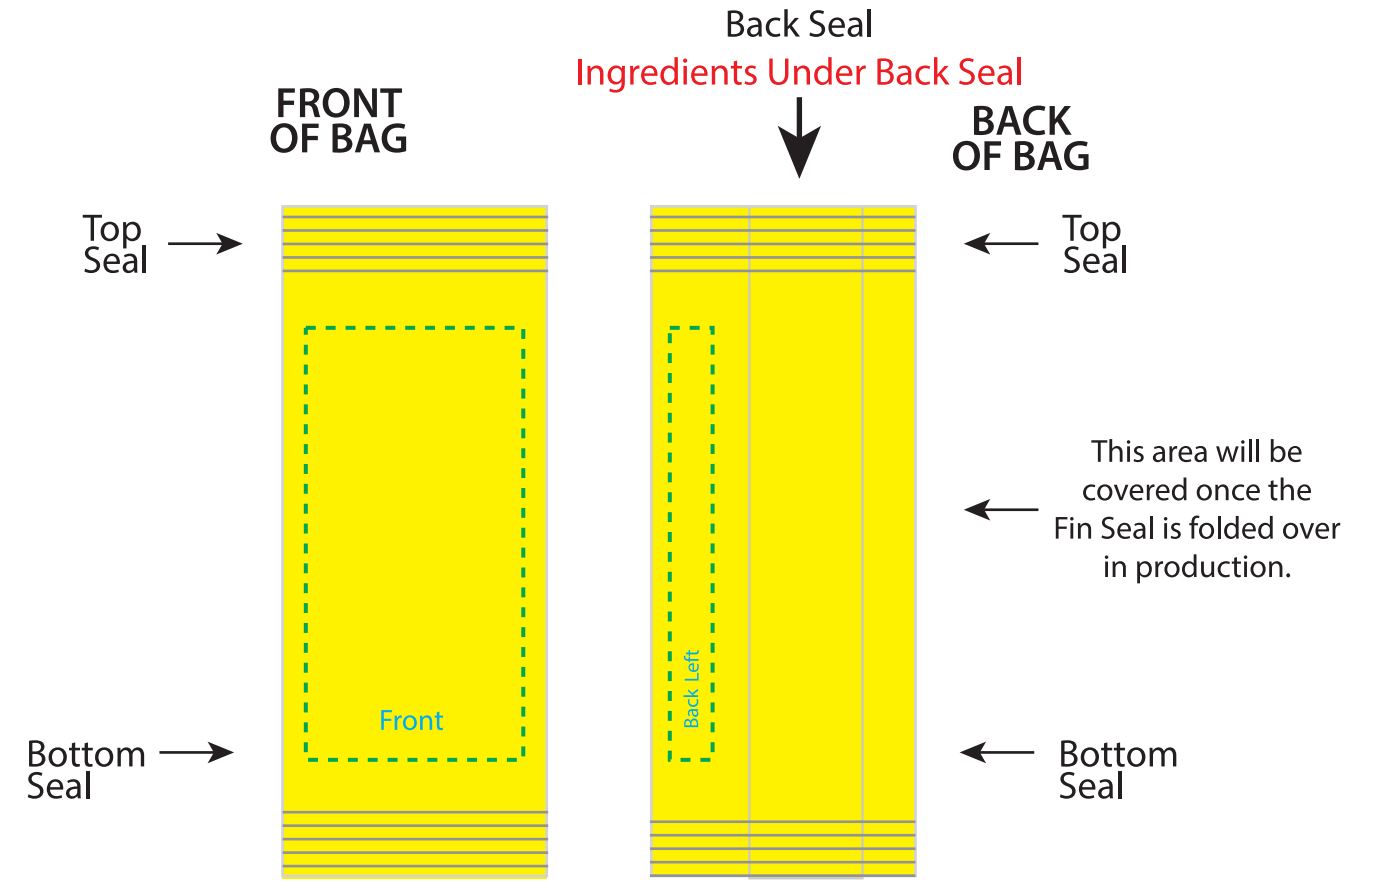

PROOF

The yellow artwork bleed area is the full bleed background printing area. The blue dotted line is the safe area that all important text and logos need to be inside or they will be hard to read.

Hershey Mini

FOLDED BAG COMPOSITE

UNFOLDED BAG

--- Safe Area

■ Artwork Bleed

PLEASE BE ADVISED

During the printing and manufacturing process your artwork may sift up to .125" in and direction.

Because of slight shifting in the production of the bags, it is best to have the artwork/color of the TOP SEAL match the BOTTOM SEAL. This will ensure that if shifting occurs the bags will still look seamless and not have a thin strip of misplaced artwork/color.