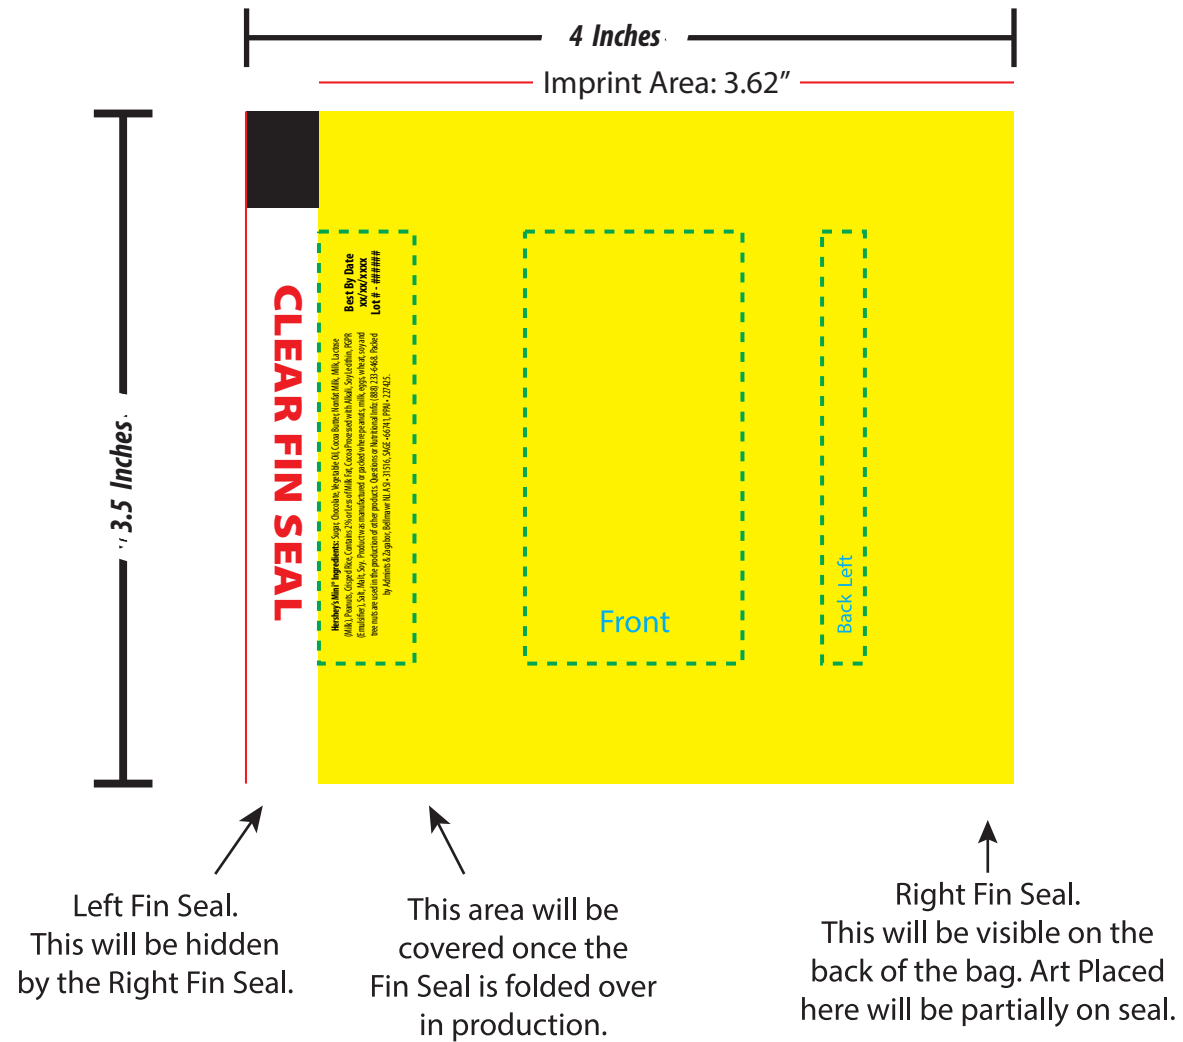

PROOF

The yellow artwork bleed area is the full bleed background printing area. The blue dotted line is the safe area that all important text and logos need to be inside or they will be hard to read.

Hershey Mini

FOLDED BAG COMPOSITE

UNFOLDED BAG

--- Safe Area

■ Artwork Bleed

PLEASE BE ADVISED

During the printing and manufacturing process your artwork may sift up to .125" in and direction.

Because of slight shifting in the production of the bags, it is best to have the artwork/color of the TOP SEAL match the BOTTOM SEAL. This will ensure that if shifting occurs the bags will still look seamless and not have a thin strip of misplaced artwork/color.