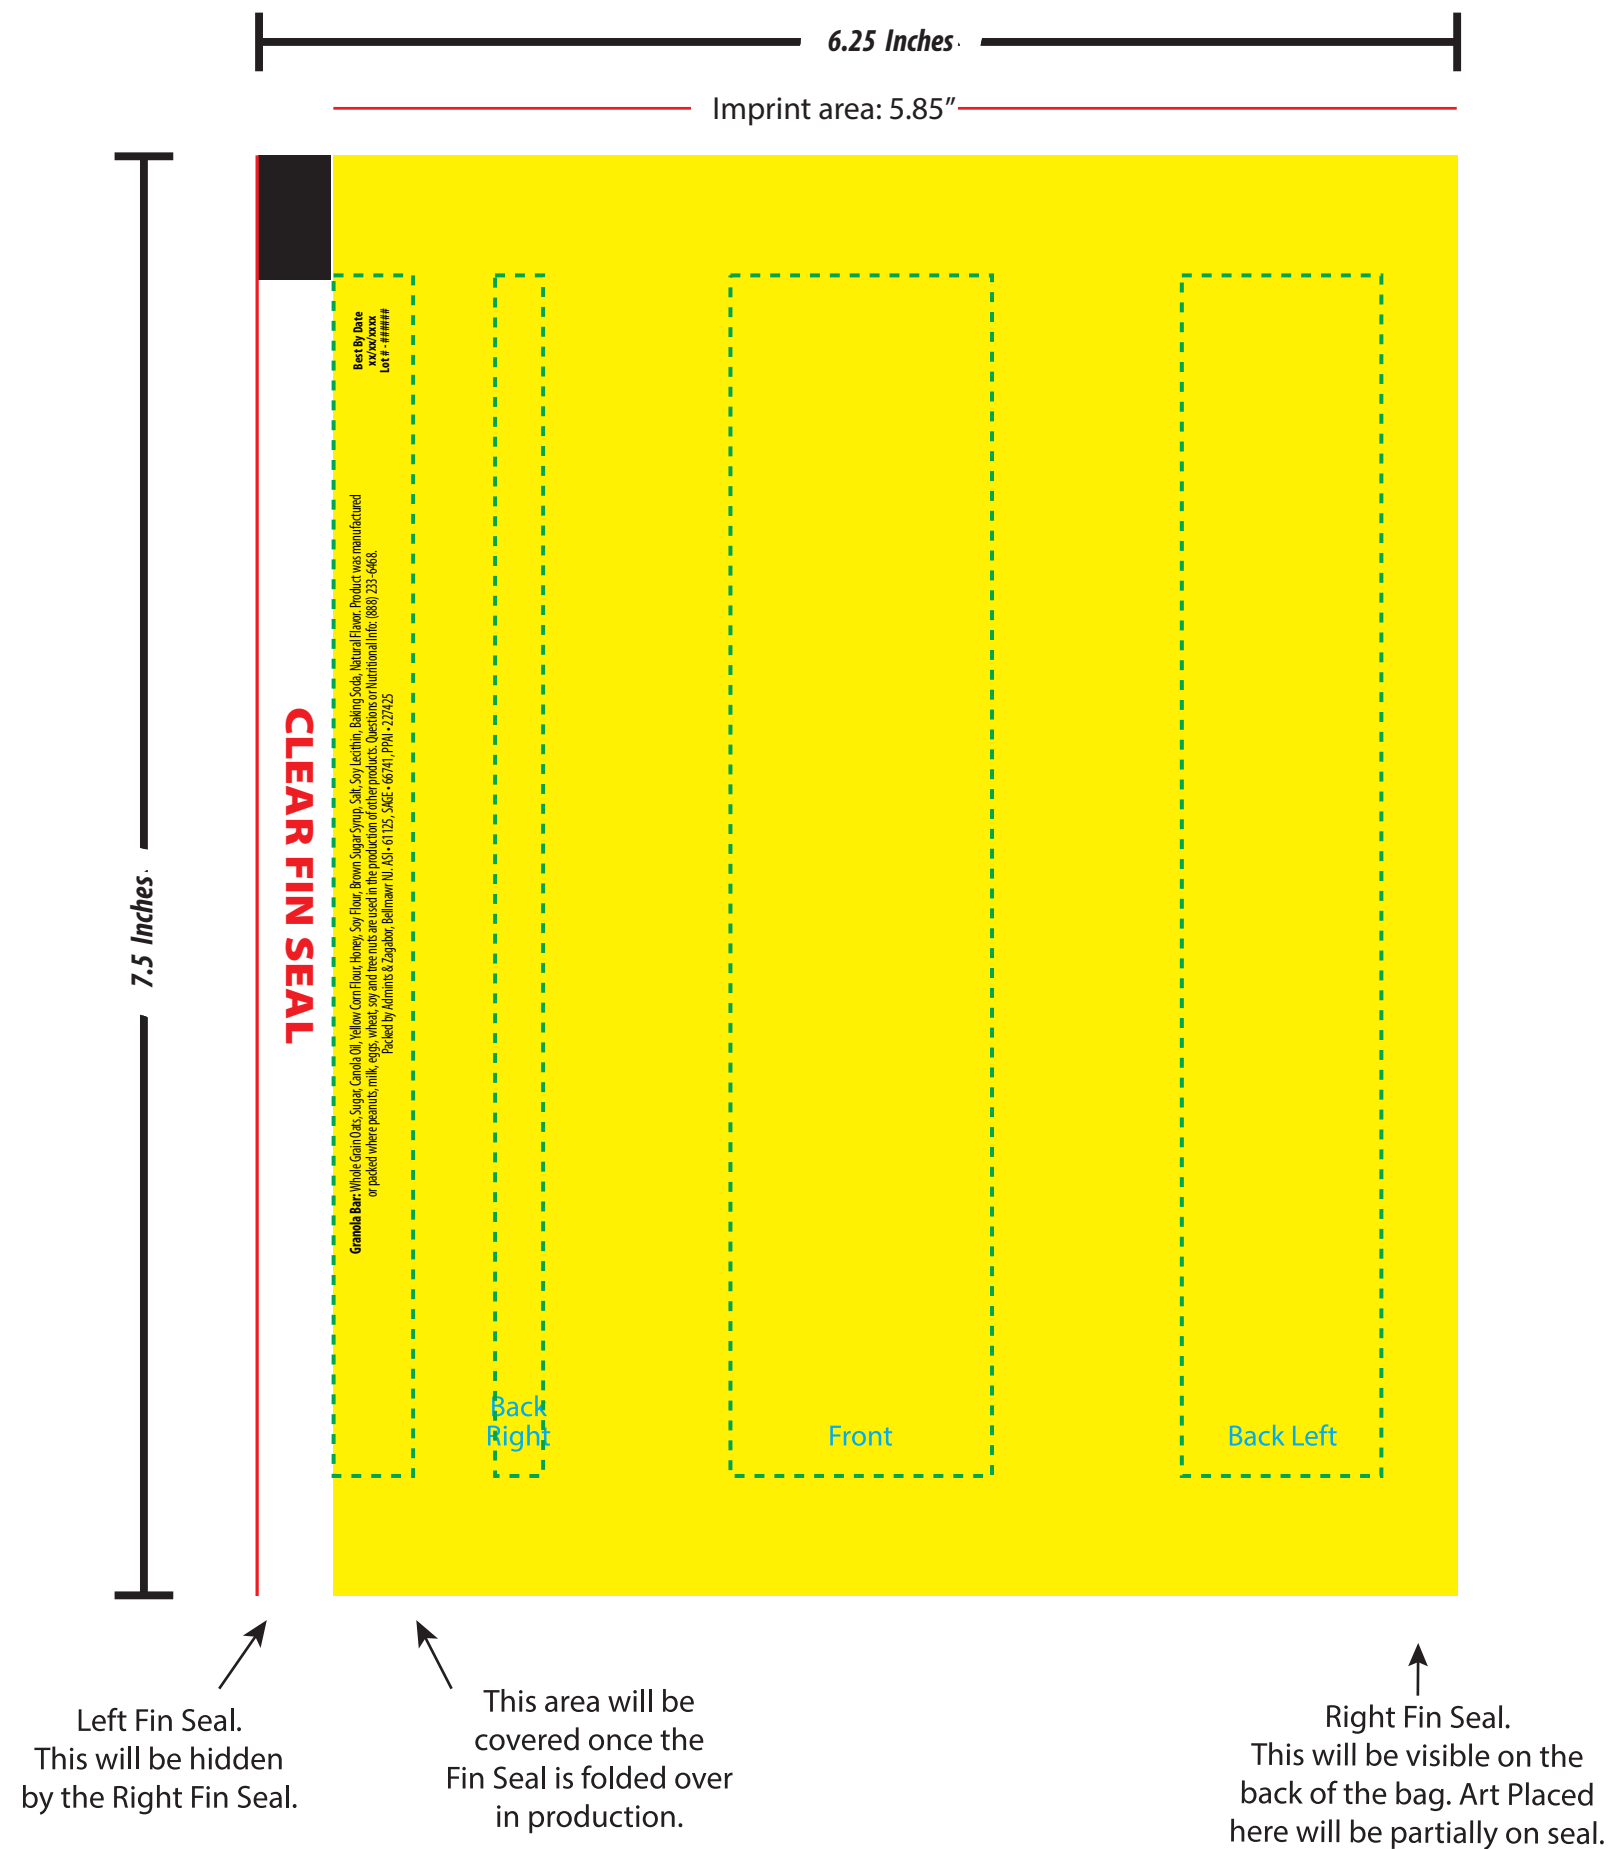

**PROOF**

The yellow artwork bleed area is the full bleed background printing area. The blue dotted line is the safe area that all important text and logos need to be inside or they will be hard to read.

The Purple PMS 2385 color represents the clear window that will show the fill.

**UNFOLDED BAG**

Use PMS 2385 color to represent the clear window that will show the fill

Safe Area  
Artwork Bleed

**Granola Bar**

**FOLDED BAG COMPOSITE**

This is a custom over-wrap of a branded granola bar that is still sealed in its original wrapper for freshness.

**PLEASE BE ADVISED**

During the printing and manufacturing process your artwork may shift up to .125" in and direction.

Because of slight shifting in the production of the bags, it is best to have the artwork/color of the TOP SEAL match the BOTTOM SEAL. This will ensure that if shifting occurs the bags will still look seamless and not have a thin strip of misplaced artwork/color.