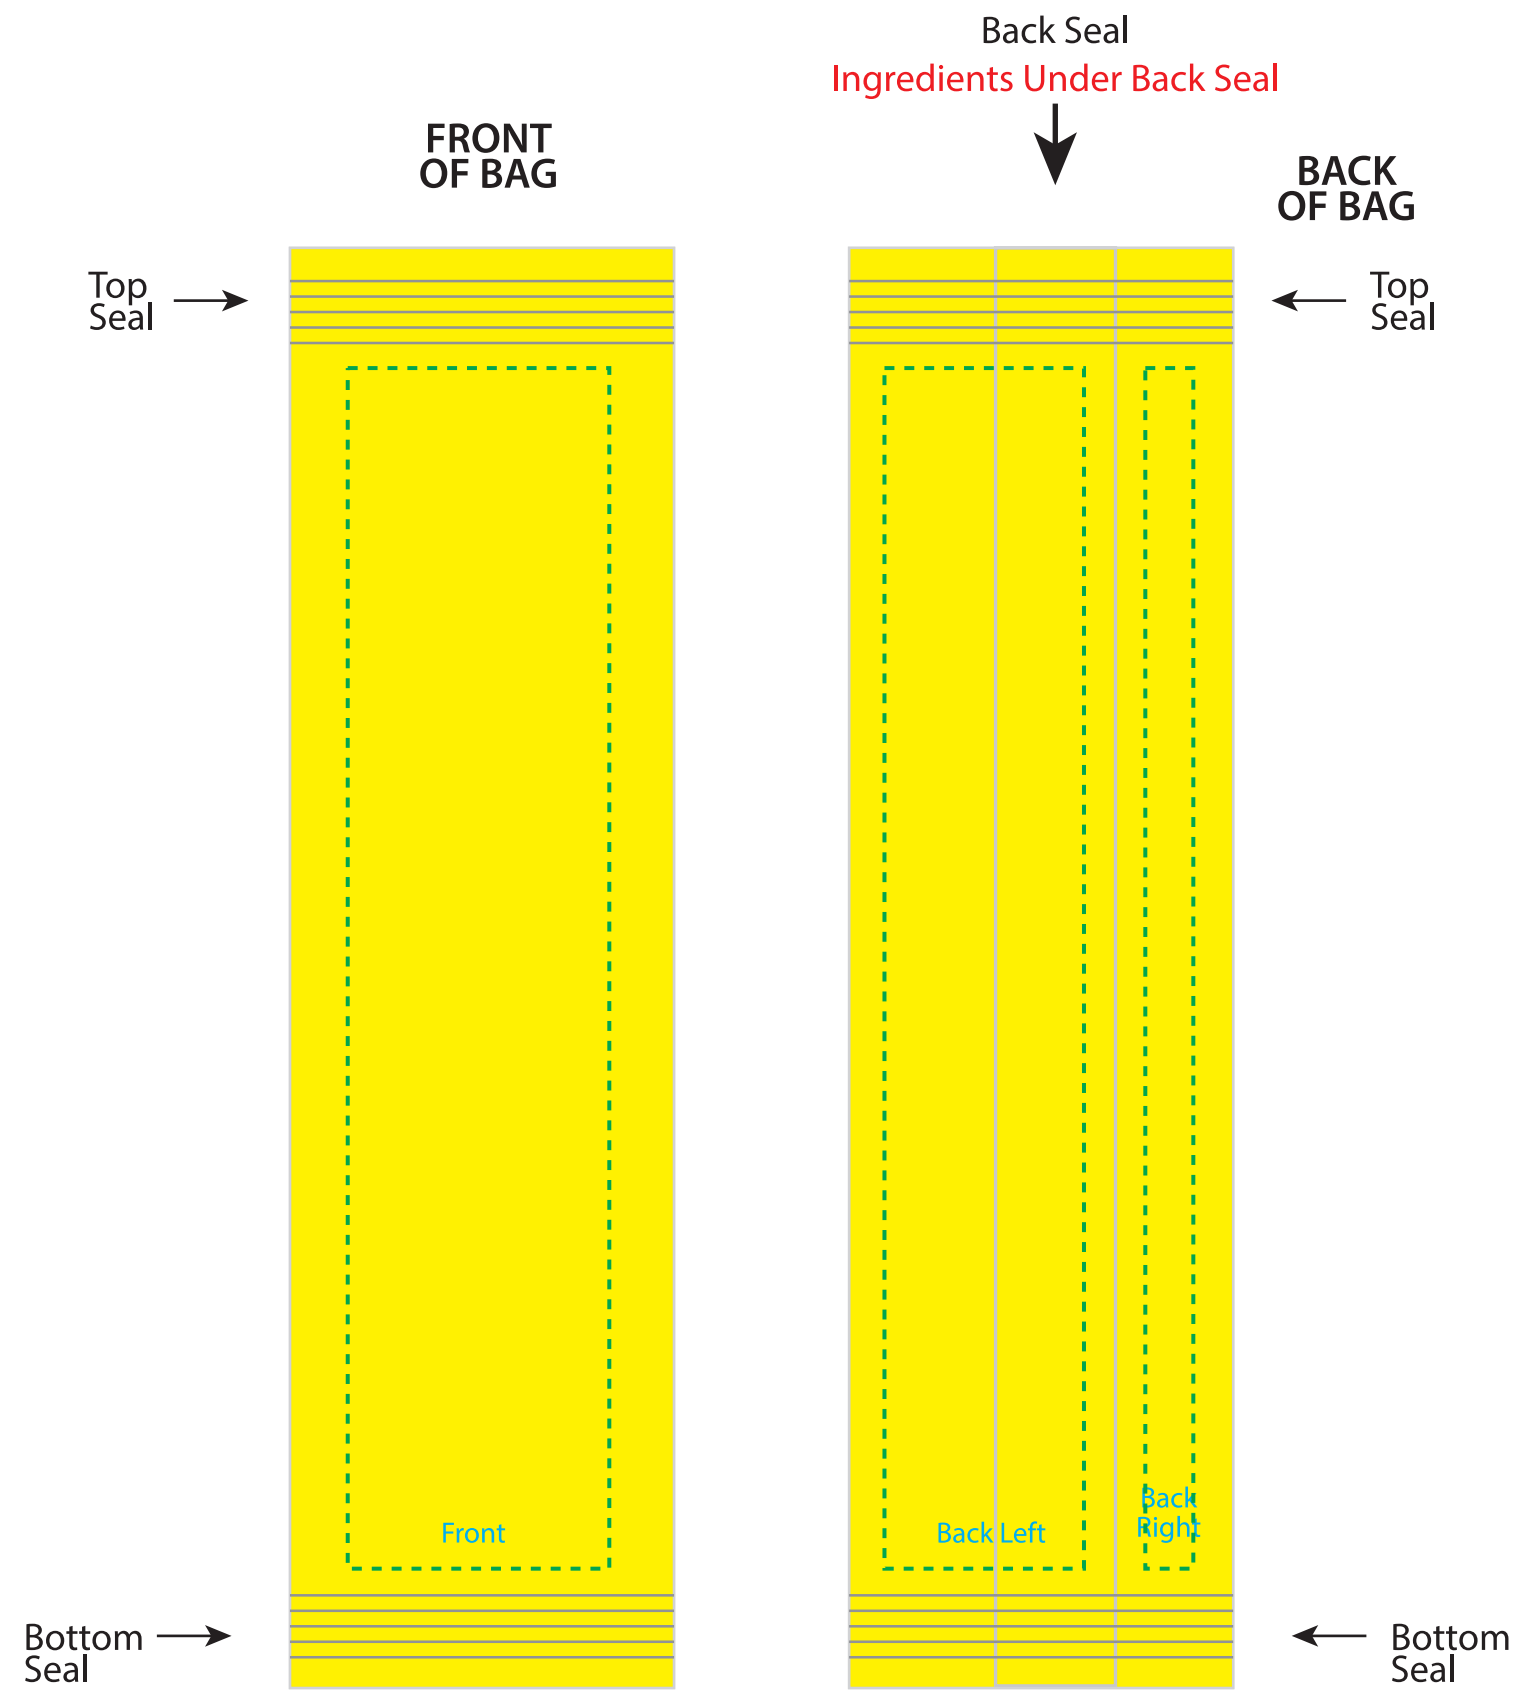

**PROOF**

The yellow artwork bleed area is the full bleed background printing area. The blue dotted line is the safe area that all important text and logos need to be inside or they will be hard to read.

The Purple PMS 2385 color represents the clear window that will show the fill.

**UNFOLDED BAG**

Use PMS 2385 color to represent the clear window that will show the fill

Safe Area  
Artwork Bleed

**Granola Bar**

**FOLDED BAG COMPOSITE**

This is a custom over-wrap of a branded granola bar that is still sealed in its original wrapper for freshness.

**PLEASE BE ADVISED**

During the printing and manufacturing process your artwork may shift up to .125" in and direction.

Because of slight shifting in the production of the bags, it is best to have the artwork/color of the TOP SEAL match the BOTTOM SEAL. This will ensure that if shifting occurs the bags will still look seamless and not have a thin strip of misplaced artwork/color.