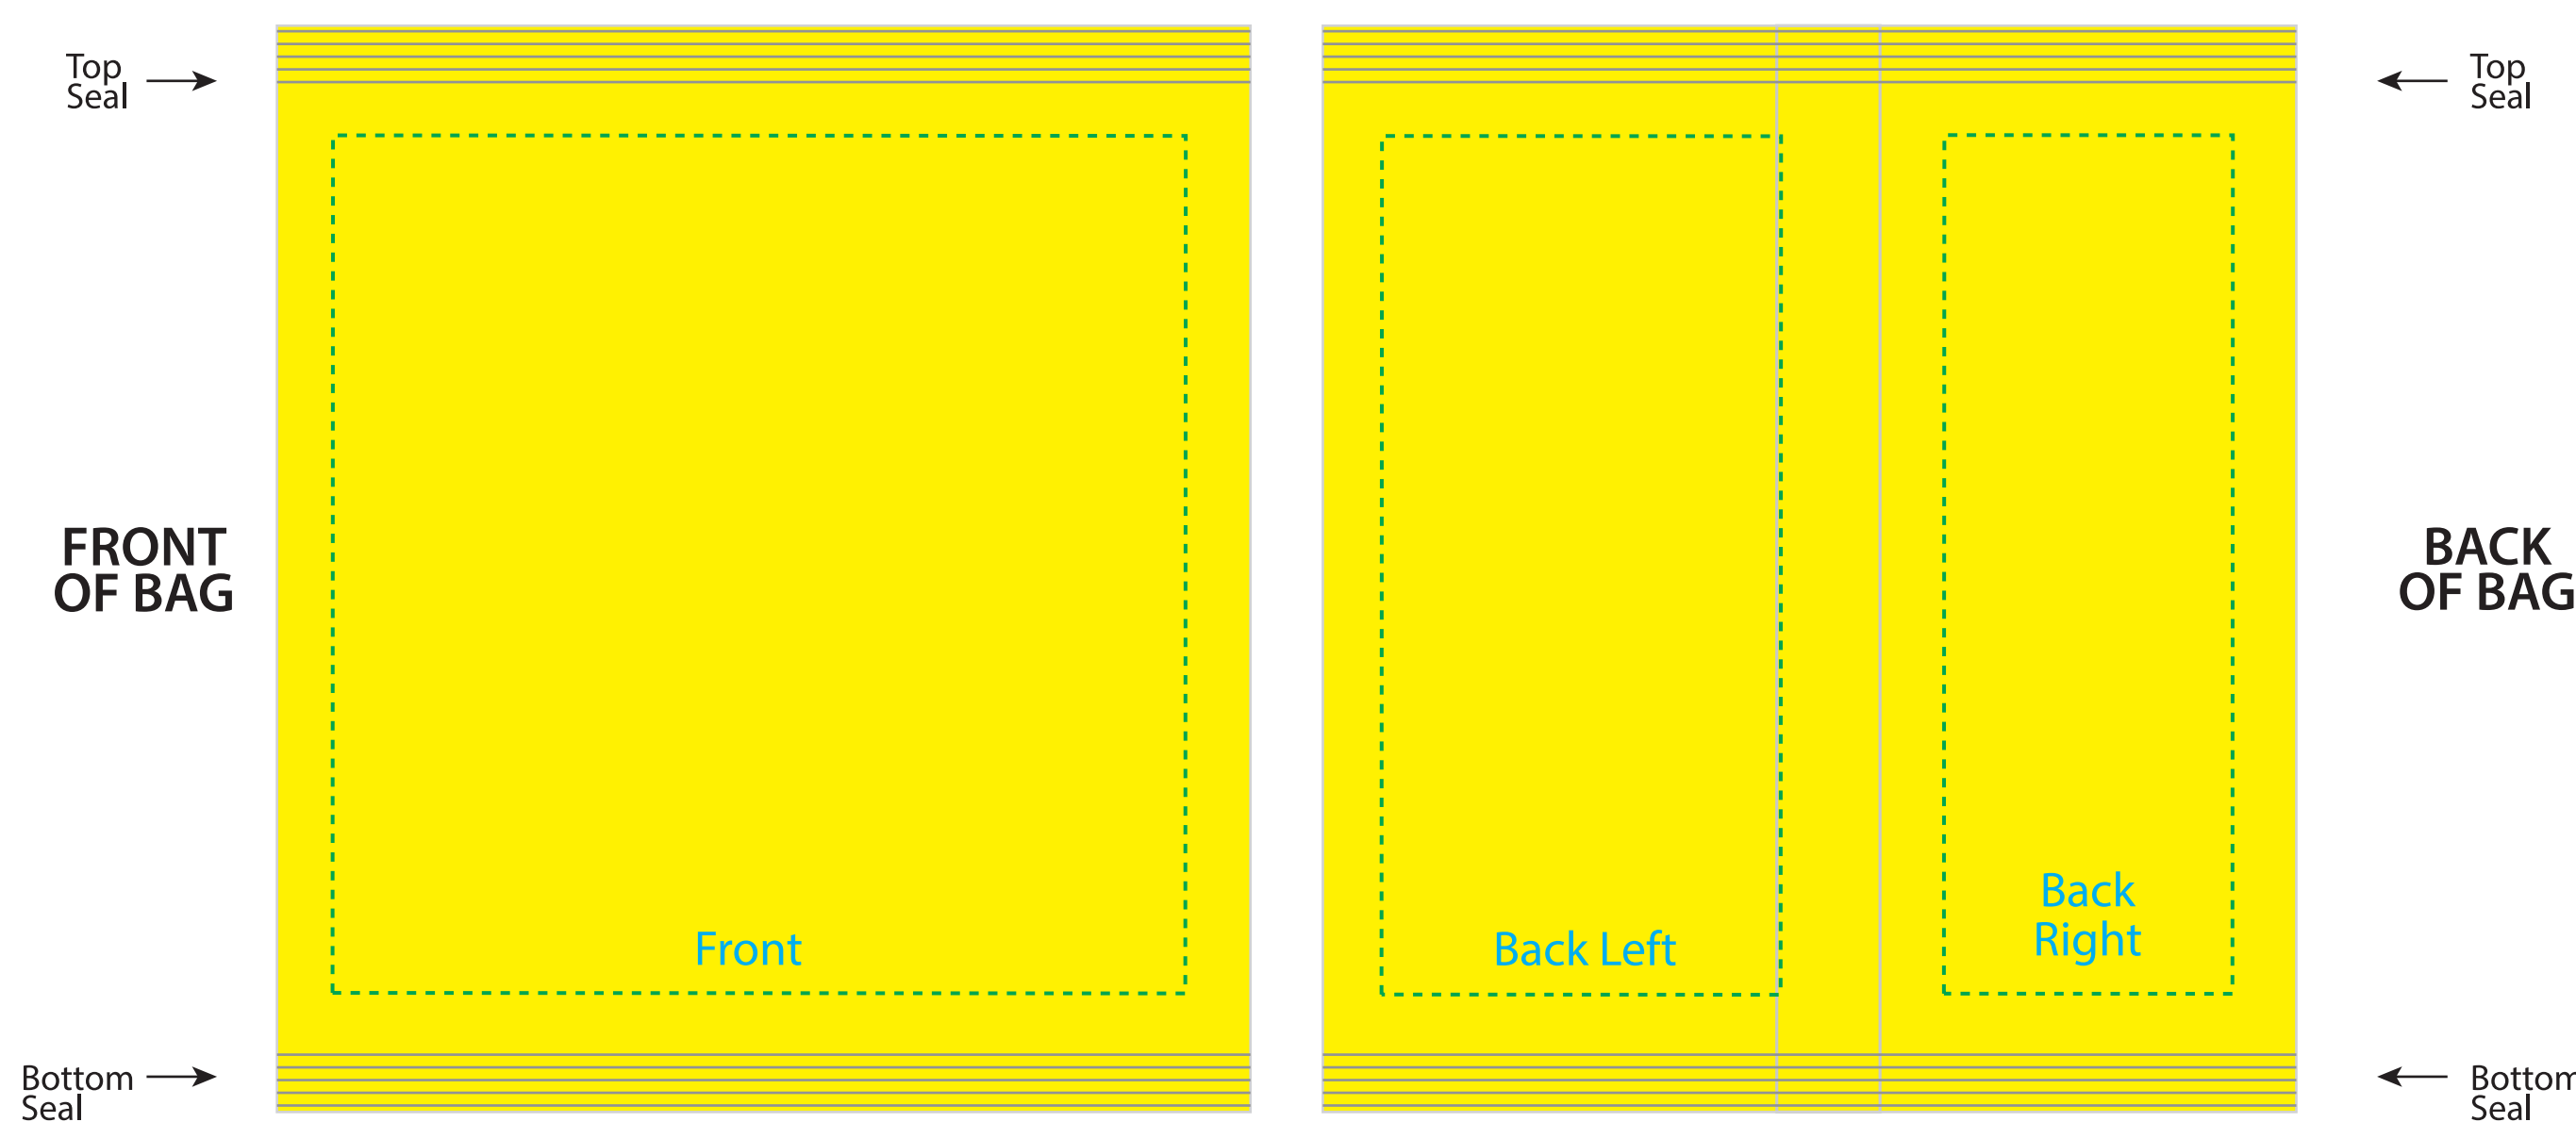

PROOF

The yellow artwork bleed area is the full bleed background printing area. The blue dotted line is the safe area that all important text and logos need to be inside or they will be hard to read.

The Purple PMS 2385 color represents the clear window that will show the fill.

UNFOLDED BAG

Imprint area: 11.58"

--- Safe Area
 ■ Artwork Bleed

Use PMS 2385 color to represent the clear window that will show the fill

PMS COLORS

FOLDED BAG COMPOSITE

Back Seal
 Ingredients Under Back Seal
 Ingredients may show beyond seal area

PLEASE BE ADVISED

During the printing and manufacturing process your artwork may sift up to .125" in and direction.

Because of slight shifting in the production of the bags, it is best to have the artwork/color of the TOP SEAL match the BOTTOM SEAL. This will ensure that if shifting occurs the bags will still look seamless and not have a thin strip of misplaced artwork/color.