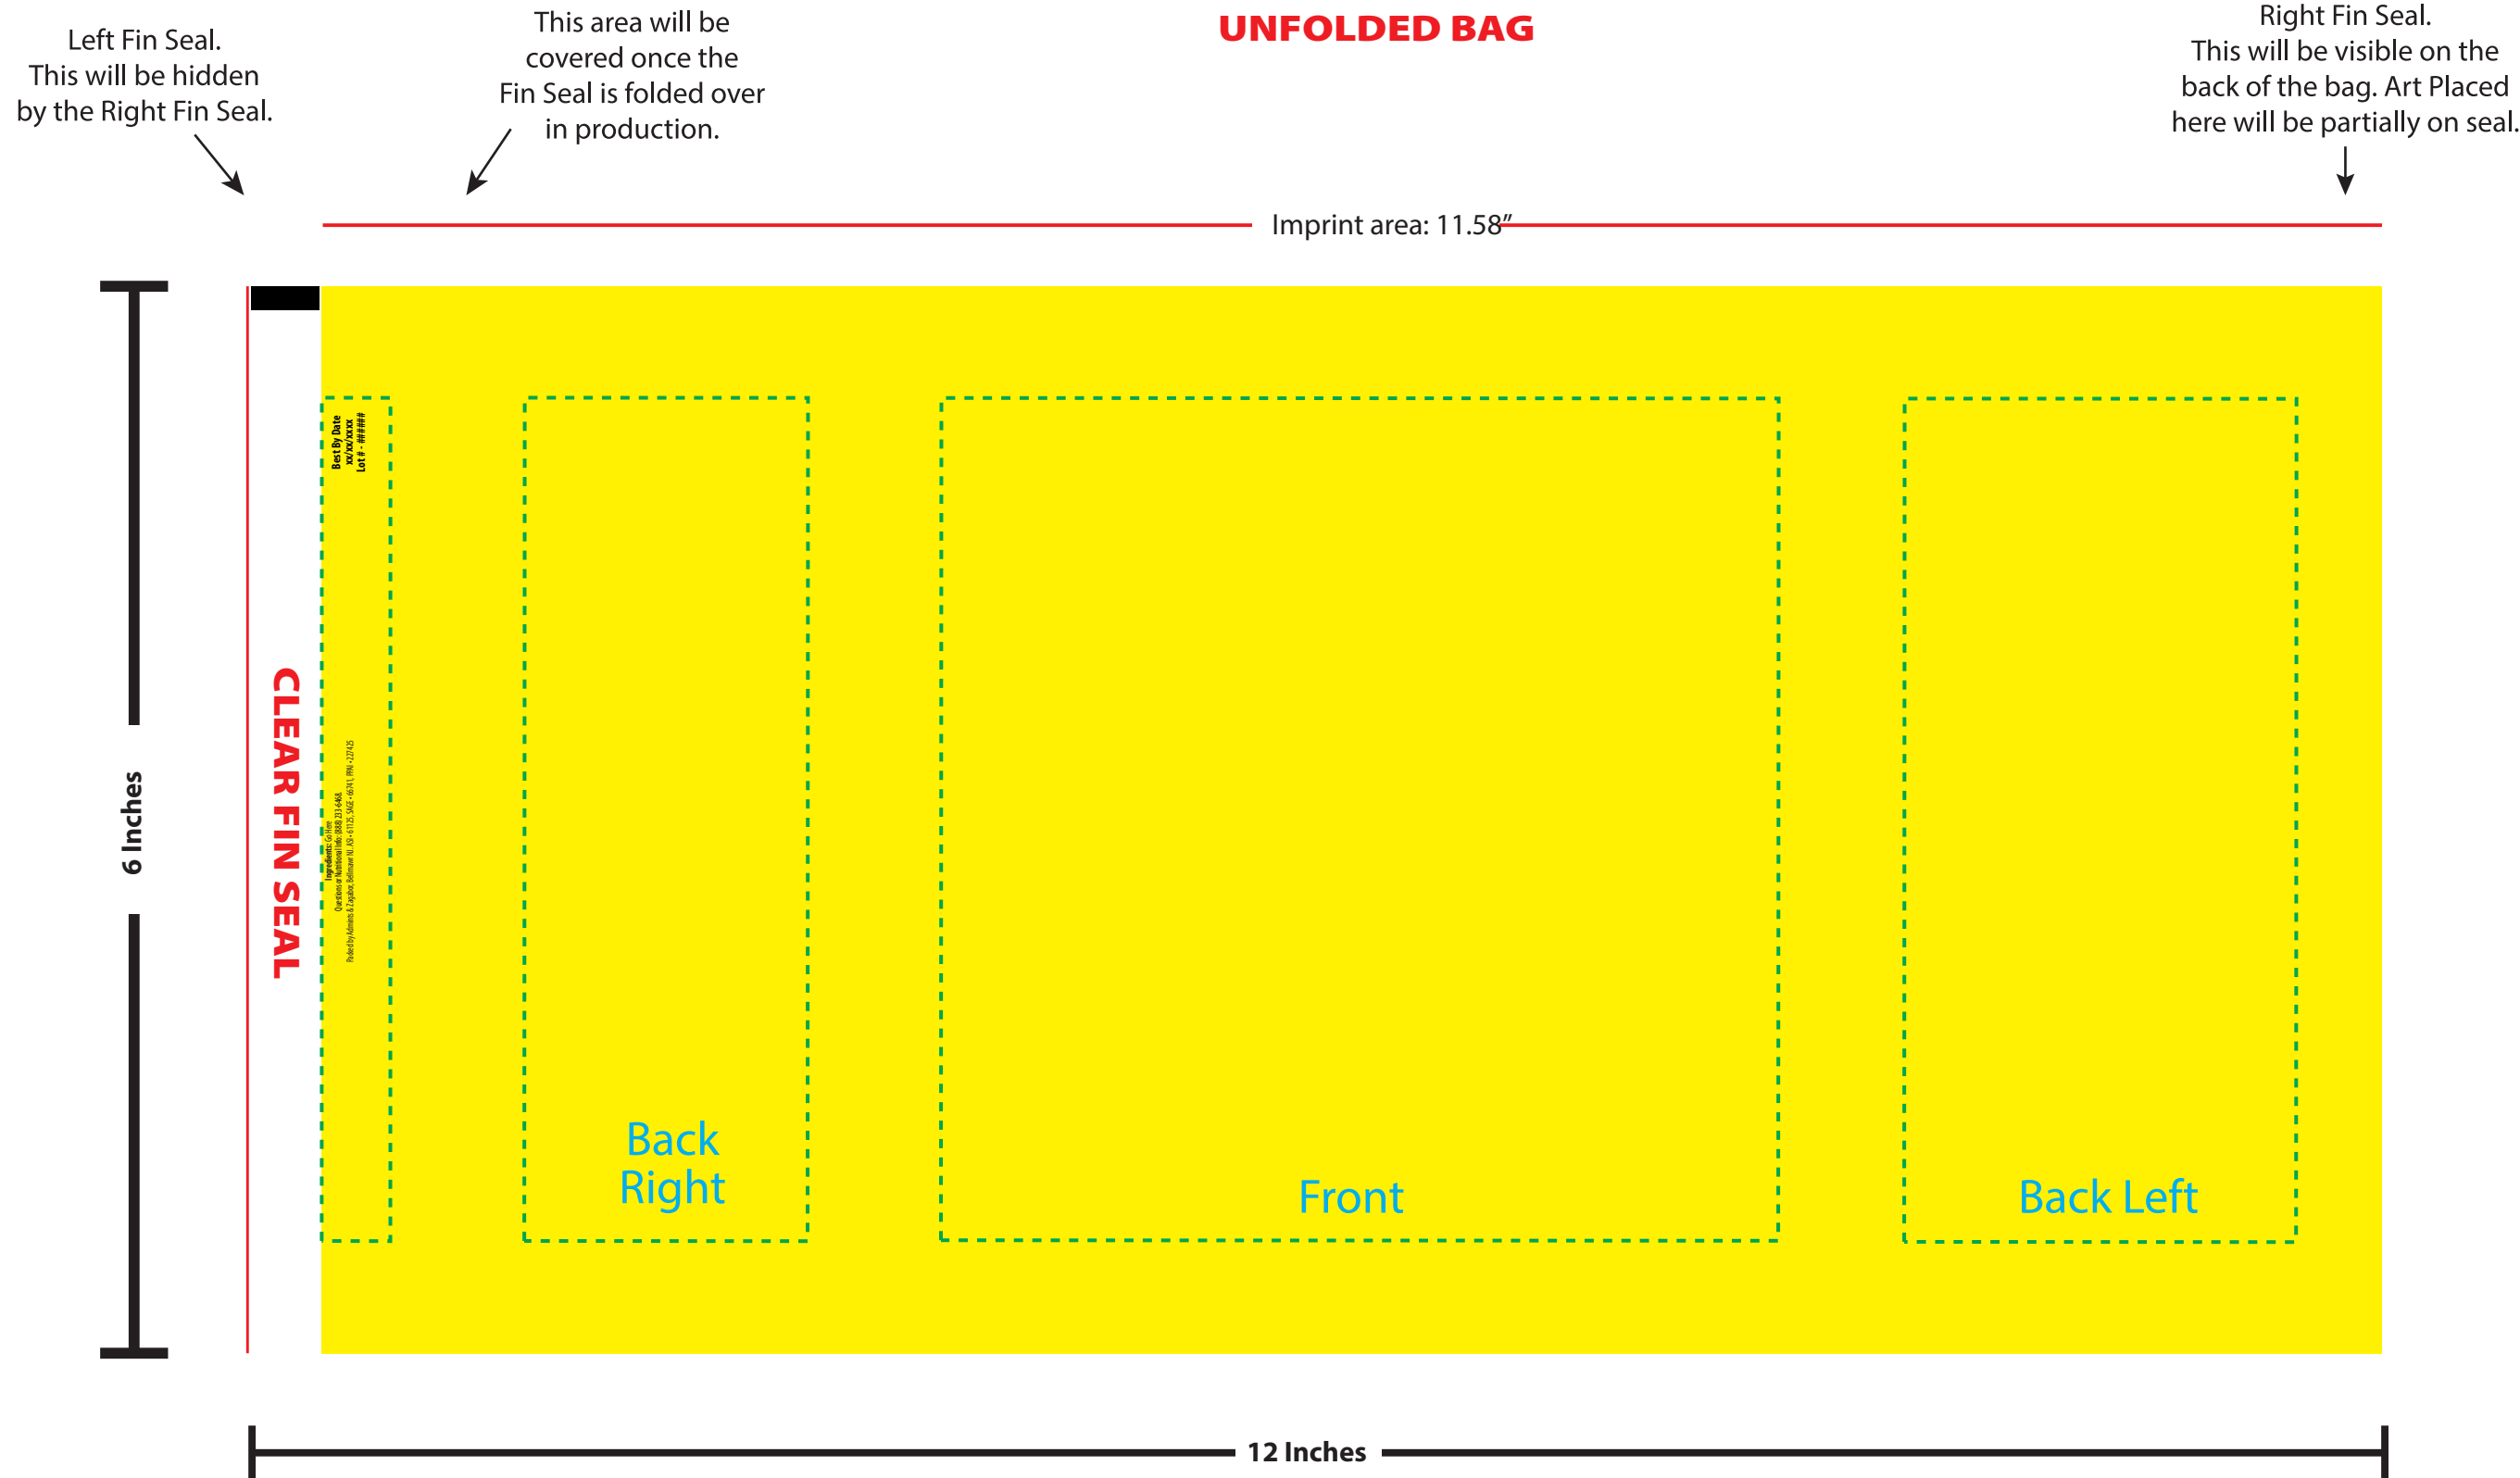

PROOF

The yellow artwork bleed area is the full bleed background printing area. The blue dotted line is the safe area that all important text and logos need to be inside or they will be hard to read.

The Purple PMS 2385 color represents the clear window that will show the fill.

UNFOLDED BAG

Imprint area: 11.58"

--- Safe Area
 ■ Artwork Bleed

Use PMS 2385 color to represent the clear window that will show the fill

PMS COLORS

FOLDED BAG COMPOSITE

Back Seal
 Ingredients Under Back Seal
 Ingredients may show beyond seal area

PLEASE BE ADVISED

During the printing and manufacturing process your artwork may sift up to .125" in and direction.

Because of slight shifting in the production of the bags, it is best to have the artwork/color of the TOP SEAL match the BOTTOM SEAL. This will ensure that if shifting occurs the bags will still look seamless and not have a thin strip of misplaced artwork/color.