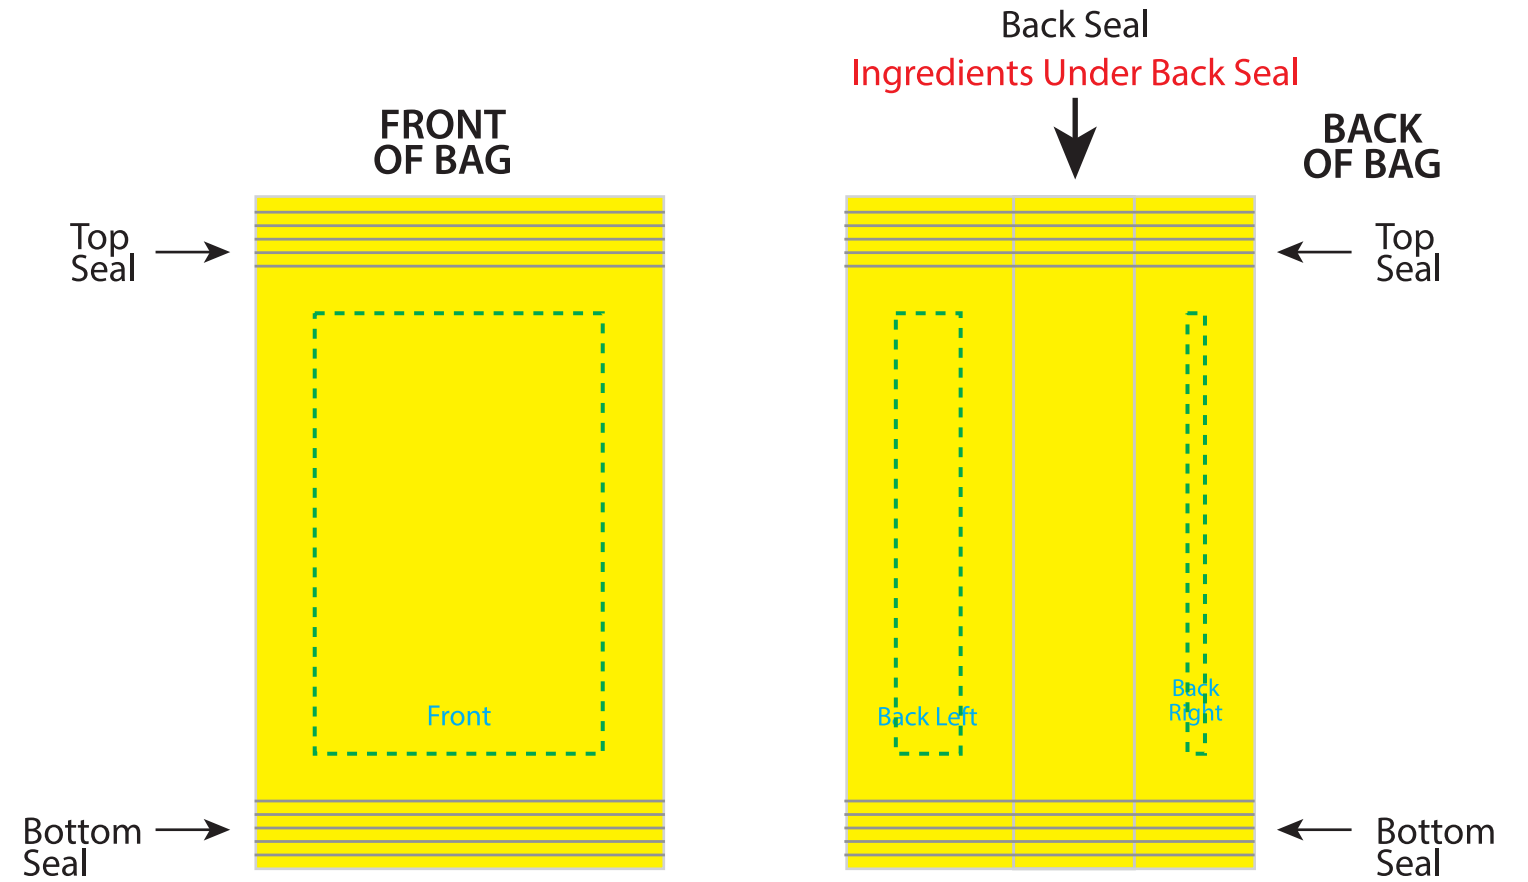

PROOF

The yellow artwork bleed area is the full bleed background printing area. The blue dotted line is the safe area that all important text and logos need to be inside or they will be hard to read.

The Purple PMS 2385 color represents the clear window that will show the fill.

UNFOLDED BAG

--- Safe Area
Artwork Bleed

Use PMS 2385 color to represent the clear window that will show the fill

Short Bread Cookie

FOLDED BAG COMPOSITE

PLEASE BE ADVISED

During the printing and manufacturing process your artwork may shift up to .125" in and direction.

Because of slight shifting in the production of the bags, it is best to have the artwork/color of the TOP SEAL match the BOTTOM SEAL. This will ensure that if shifting occurs the bags will still look seamless and not have a thin strip of misplaced artwork/color.