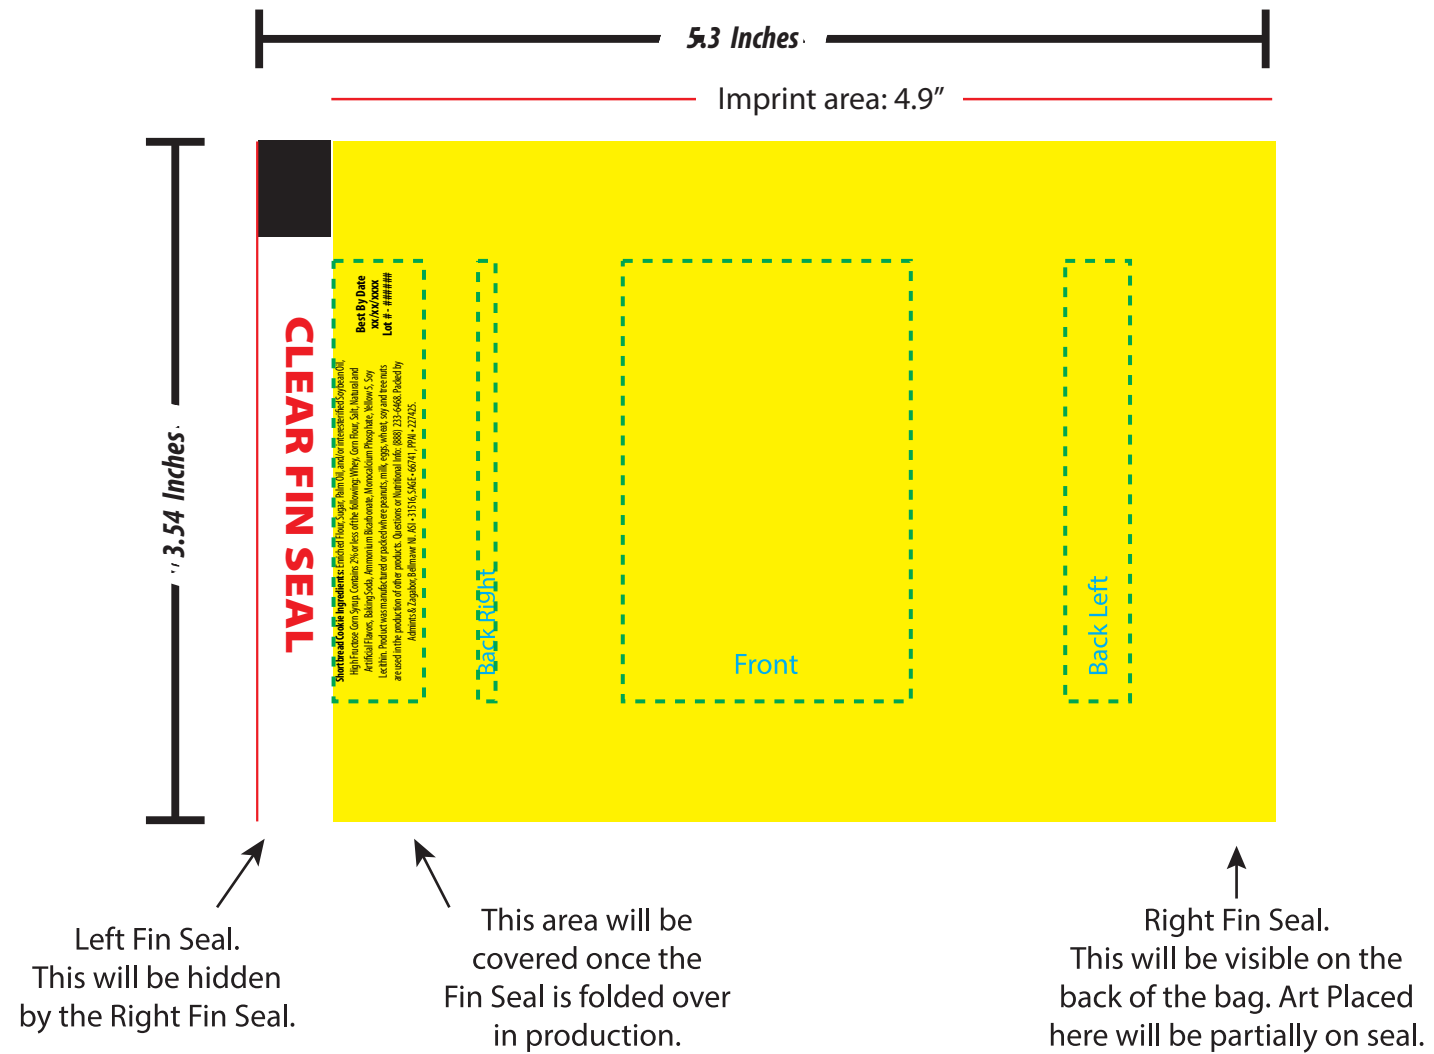

PROOF

The yellow artwork bleed area is the full bleed background printing area. The blue dotted line is the safe area that all important text and logos need to be inside or they will be hard to read.

The Purple PMS 2385 color represents the clear window that will show the fill.

UNFOLDED BAG

--- Safe Area
Artwork Bleed

Use PMS 2385 color to represent the clear window that will show the fill

Short Bread Cookie

FOLDED BAG COMPOSITE

PLEASE BE ADVISED

During the printing and manufacturing process your artwork may shift up to .125" in and direction.

Because of slight shifting in the production of the bags, it is best to have the artwork/color of the TOP SEAL match the BOTTOM SEAL. This will ensure that if shifting occurs the bags will still look seamless and not have a thin strip of misplaced artwork/color.