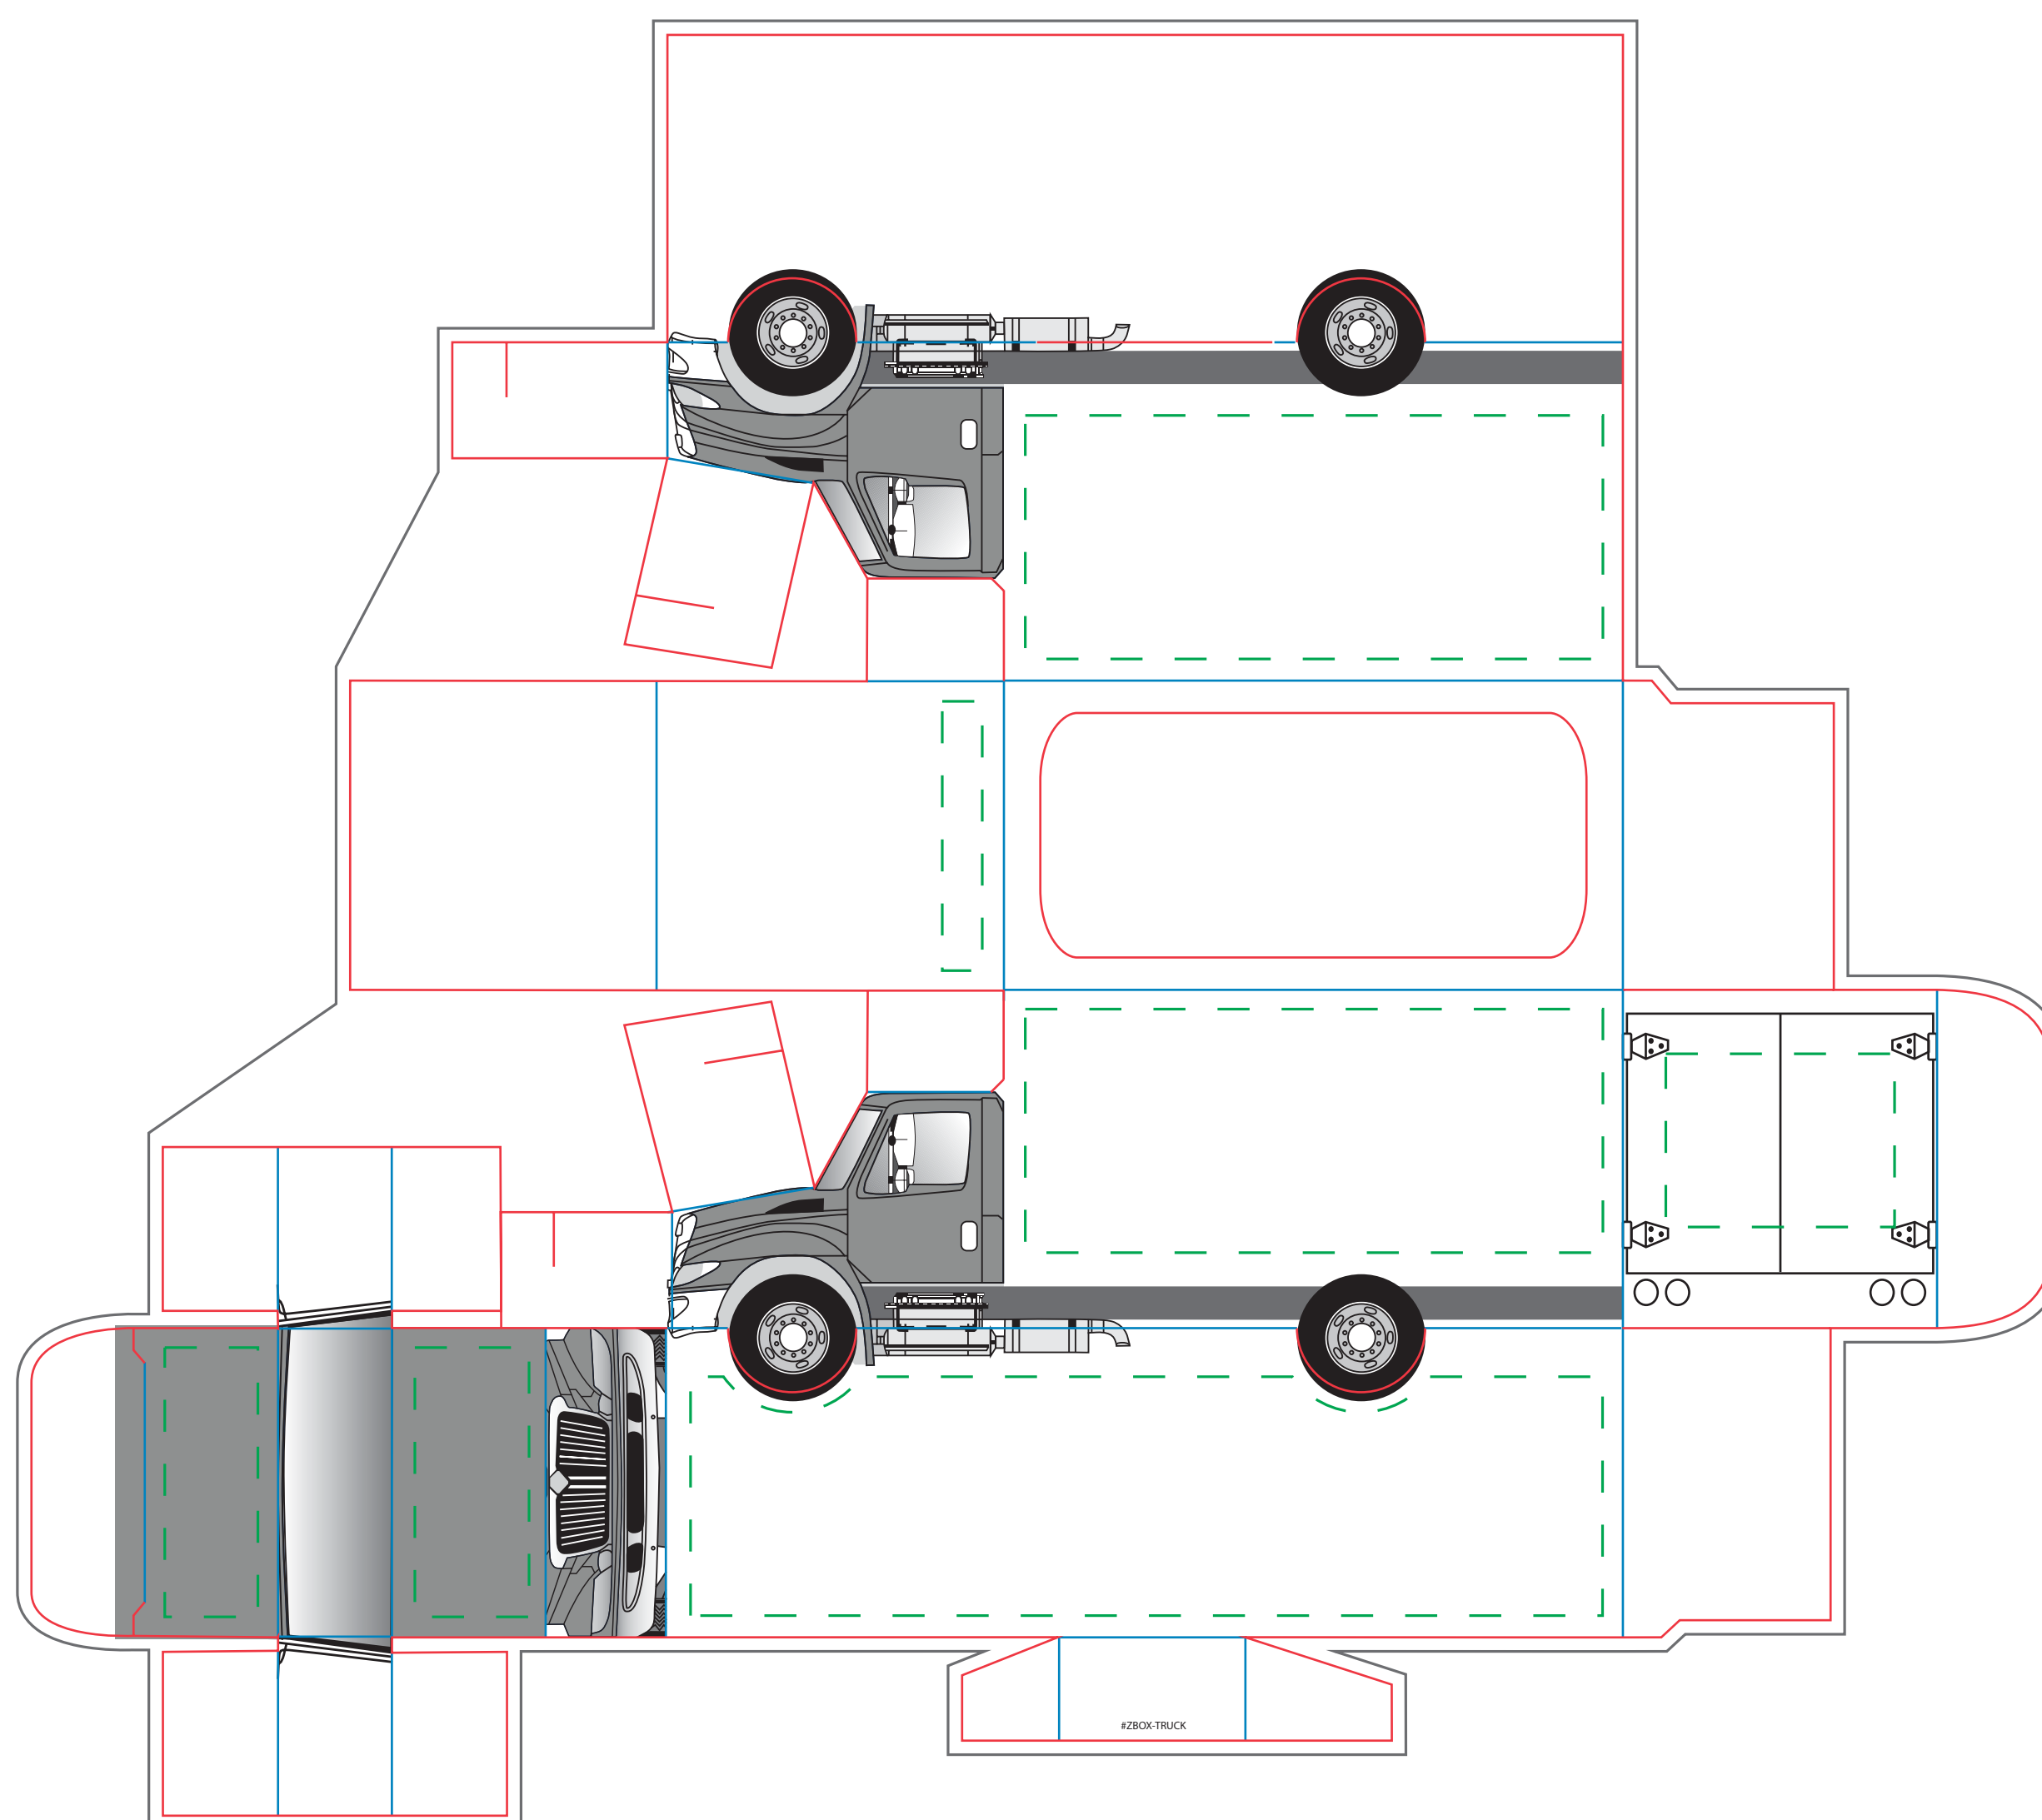

BOX LAYOUT POSITIONS - For Visual Reference Only

Design artwork on template below

Box Dimensions
6.2"W x 2.6"H x 2"D