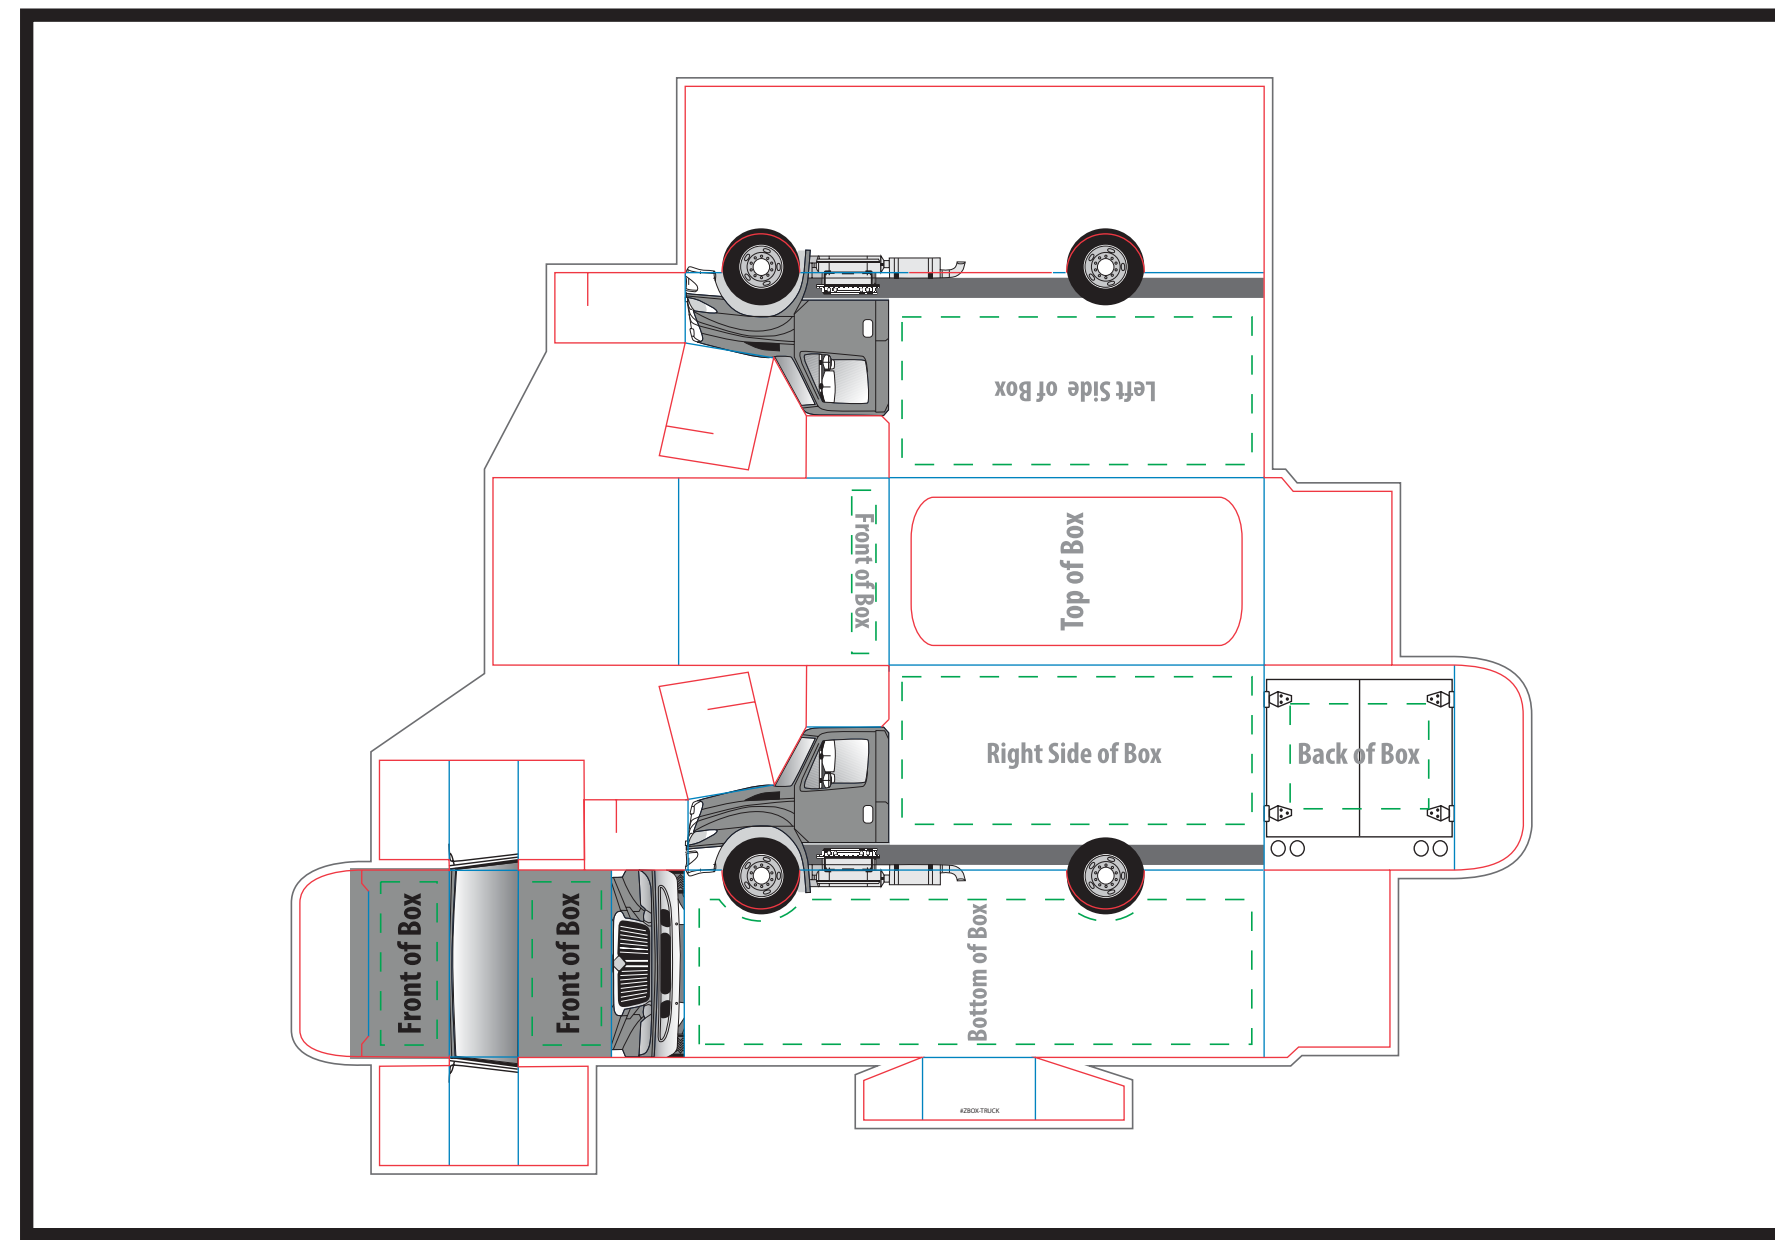

BOX LAYOUT POSITIONS - For Visual Reference Only

Design artwork on template below

Box Dimensions
6.2"W x 2.6"H x 2"D