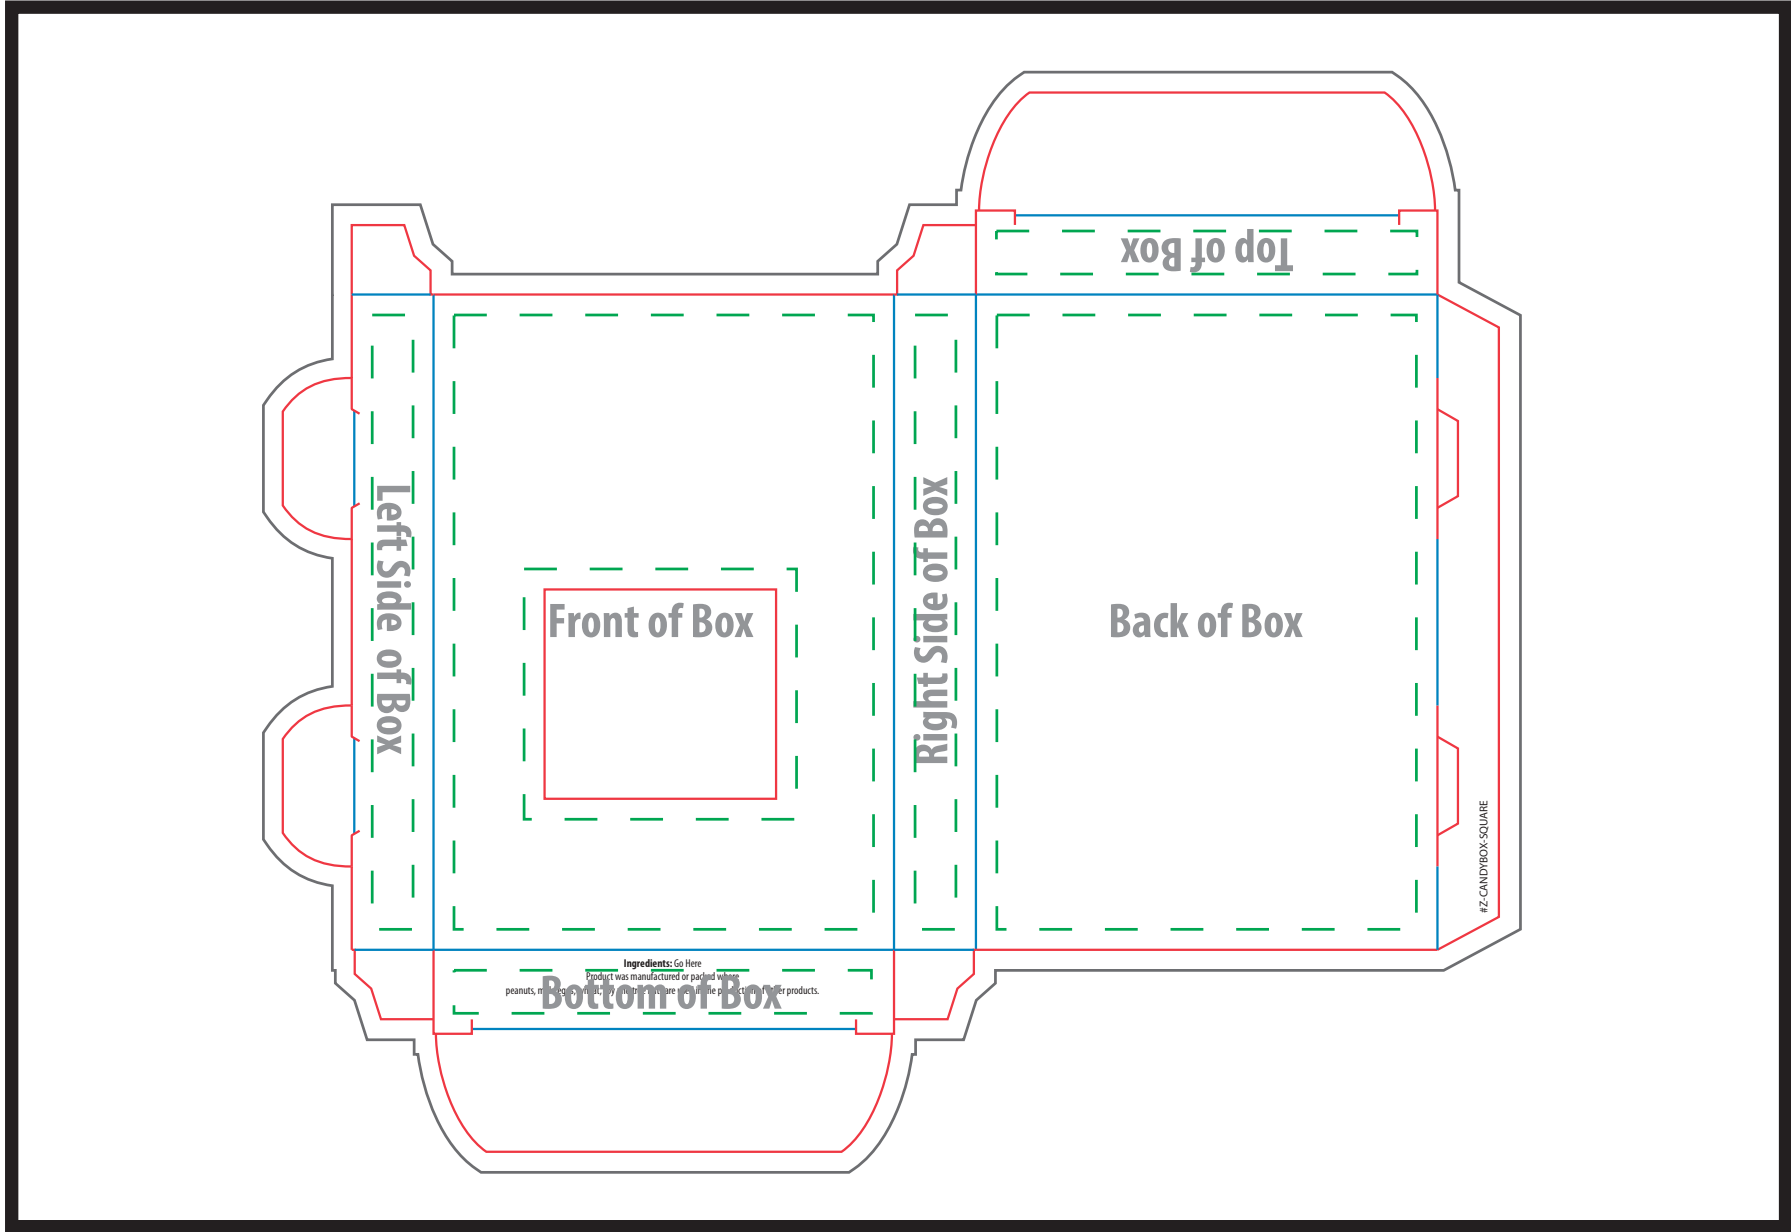

#Z-CANDYBOX-SQUARE

Safe Area
Artwork Bleed

Cut Line
Fold/Crease Line

Perforation

BOX LAYOUT POSITIONS - For Visual Reference Only

Design artwork on template below