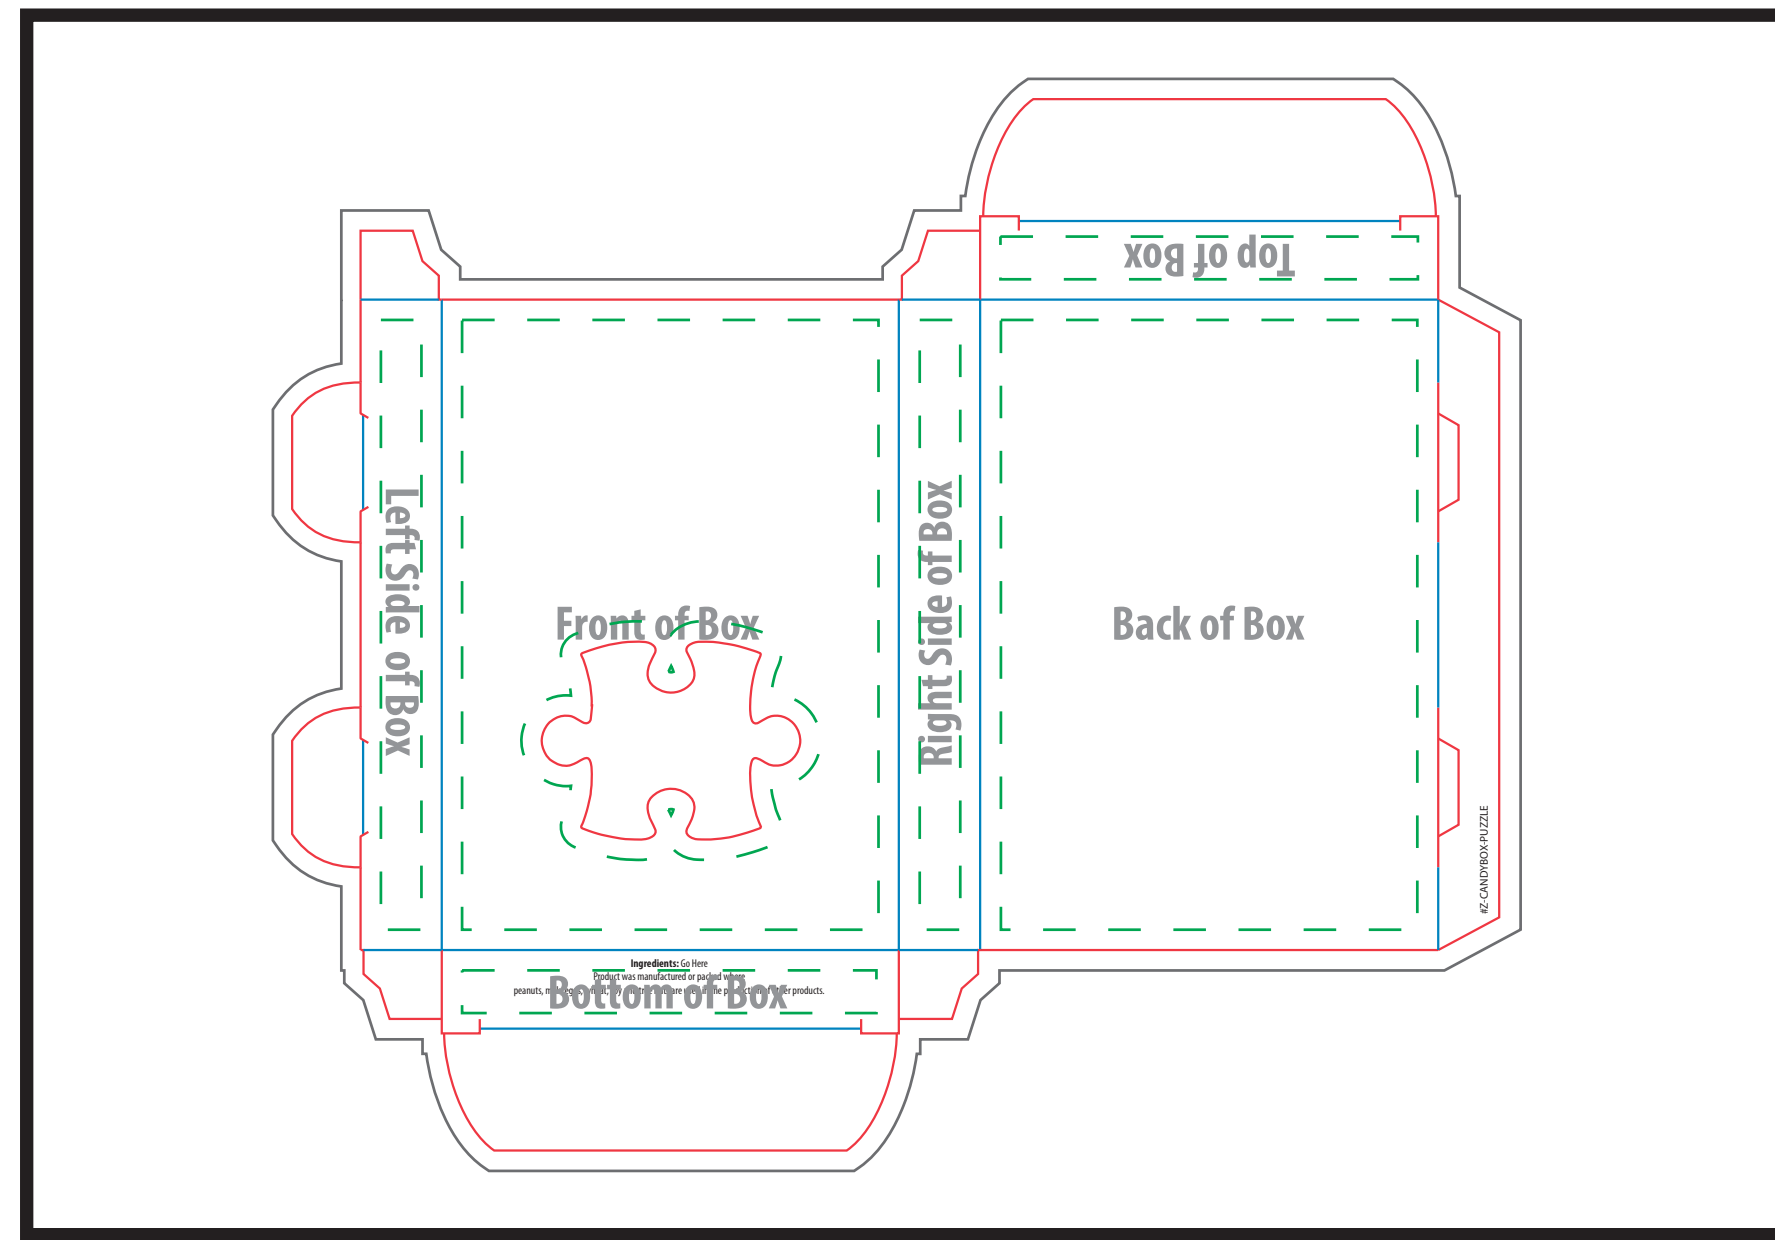

#Z-CANDYBOX-PUZZLE

Safe Area
Artwork Bleed

Cut Line
Fold/Crease Line

Perforation

BOX LAYOUT POSITIONS - For Visual Reference Only

Design artwork on template below