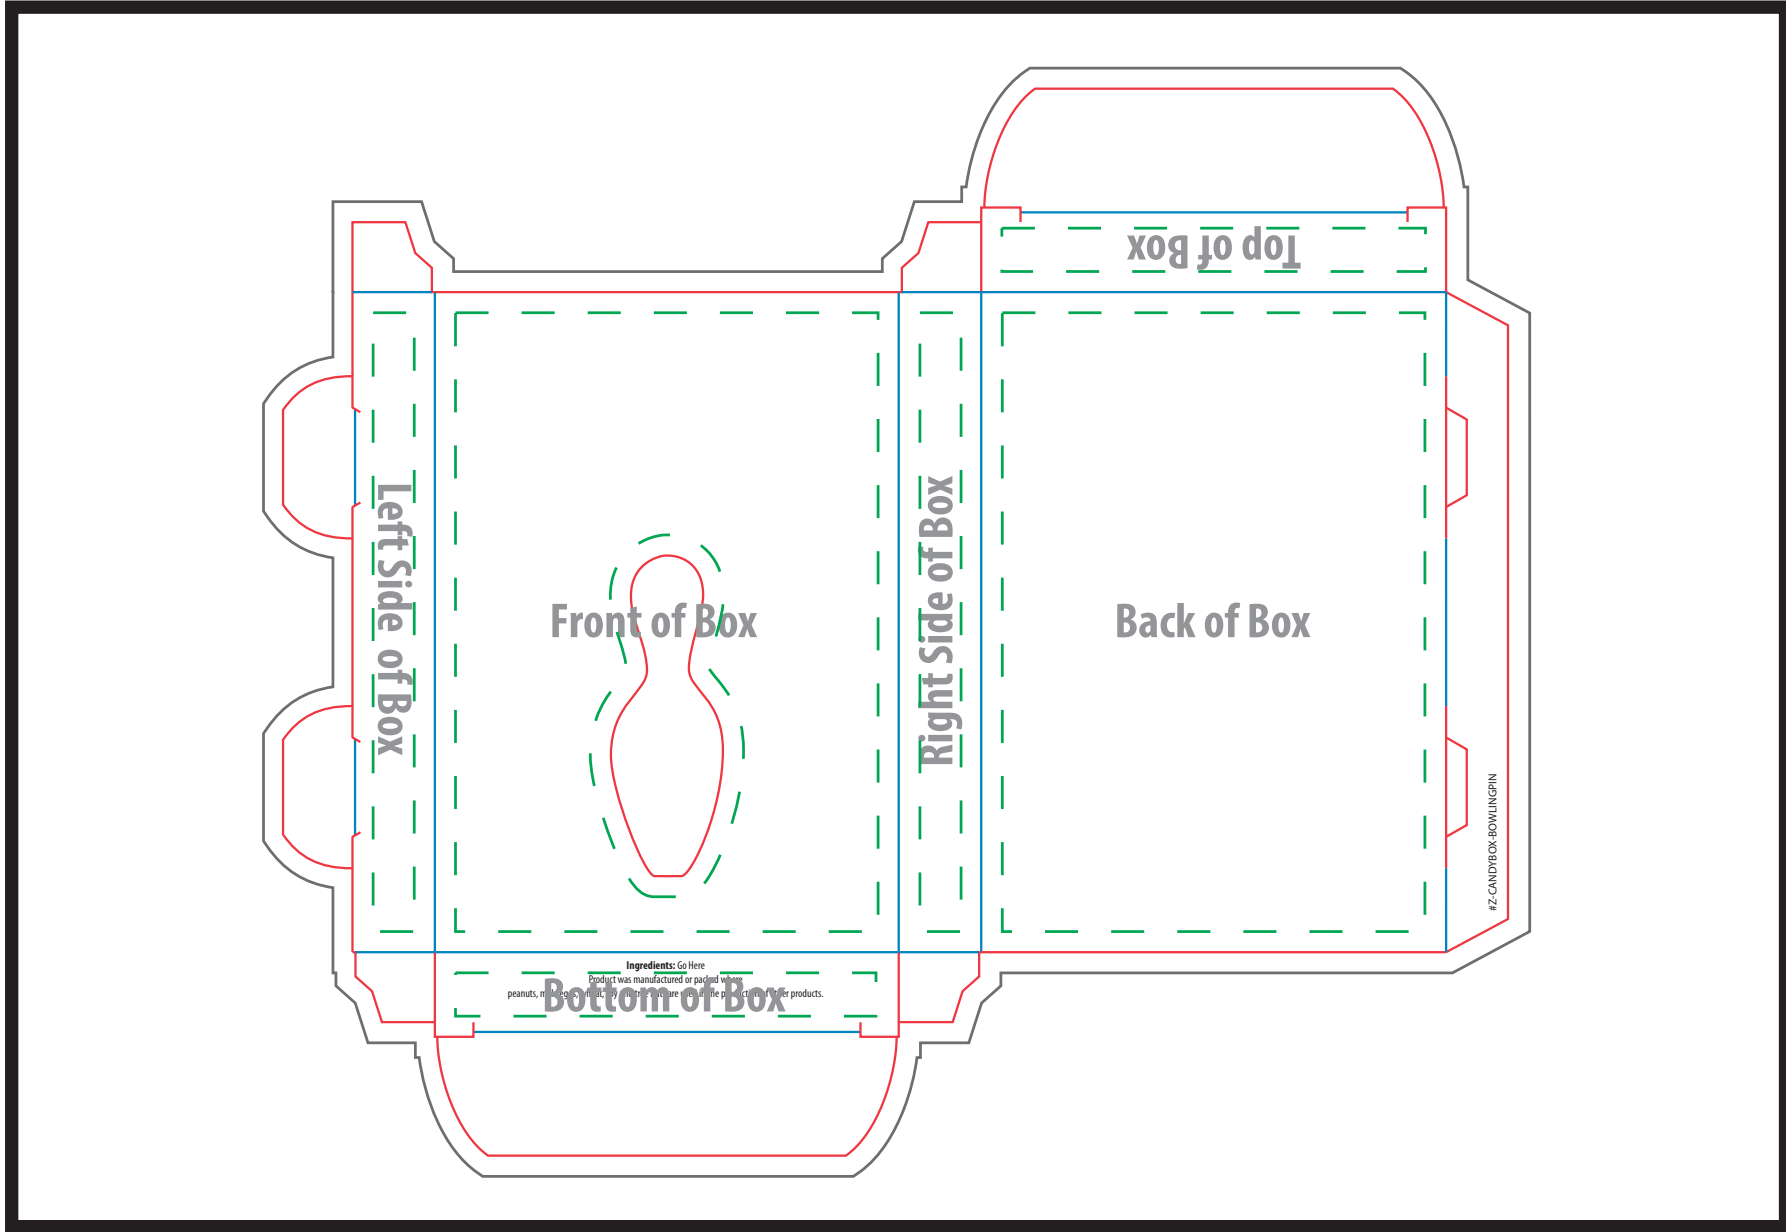

#Z-CANDYBOX-BOWLINGPIN

Safe Area
Artwork Bleed

Cut Line
Fold/Crease Line

Perforation

BOX LAYOUT POSITIONS - For Visual Reference Only

Design artwork on template below