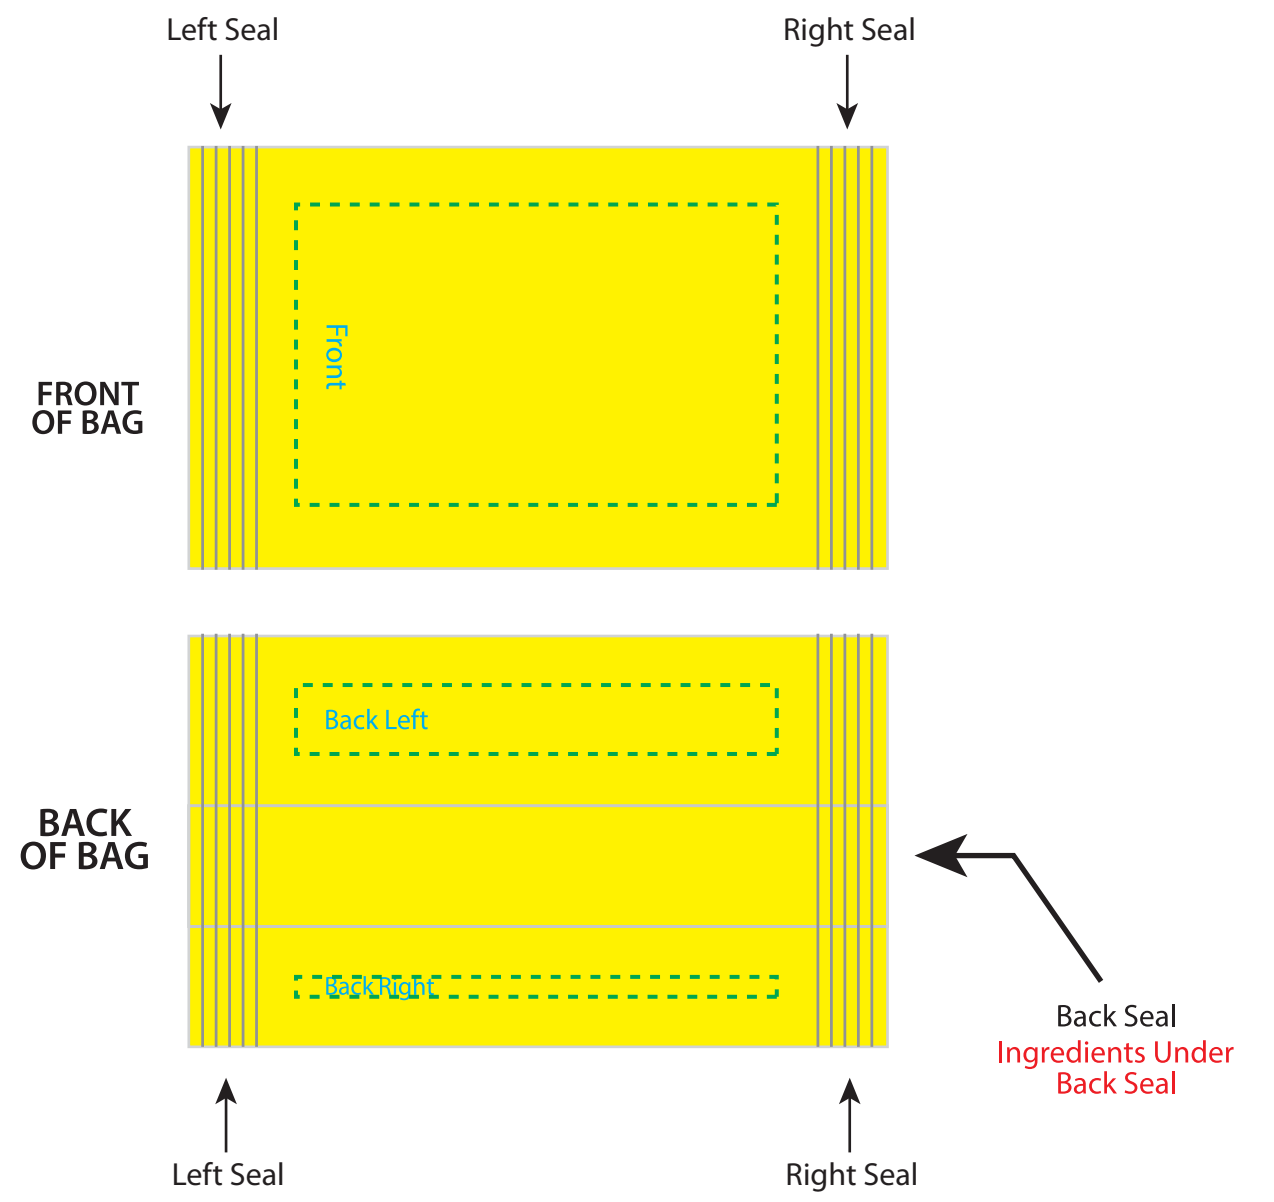

PROOF

The yellow artwork bleed area is the full bleed background printing area. The blue dotted line is the safe area that all important text and logos need to be inside or they will be hard to read.

The Purple PMS 2385 color represents the clear window that will show the fill.

UNFOLDED BAG

--- Safe Area
--- Artwork Bleed

Use PMS 2385 color to represent the clear window that will show the fill

Chocolate Cashew Turtle

FOLDED BAG COMPOSITE

PLEASE BE ADVISED

During the printing and manufacturing process your artwork may shift up to .125" in any direction.

Because of slight shifting in the production of the bags, it is best to have the artwork/color of the TOP SEAL match the BOTTOM SEAL. This will ensure that if shifting occurs the bags will still look seamless and not have a thin strip of misplaced artwork/color.