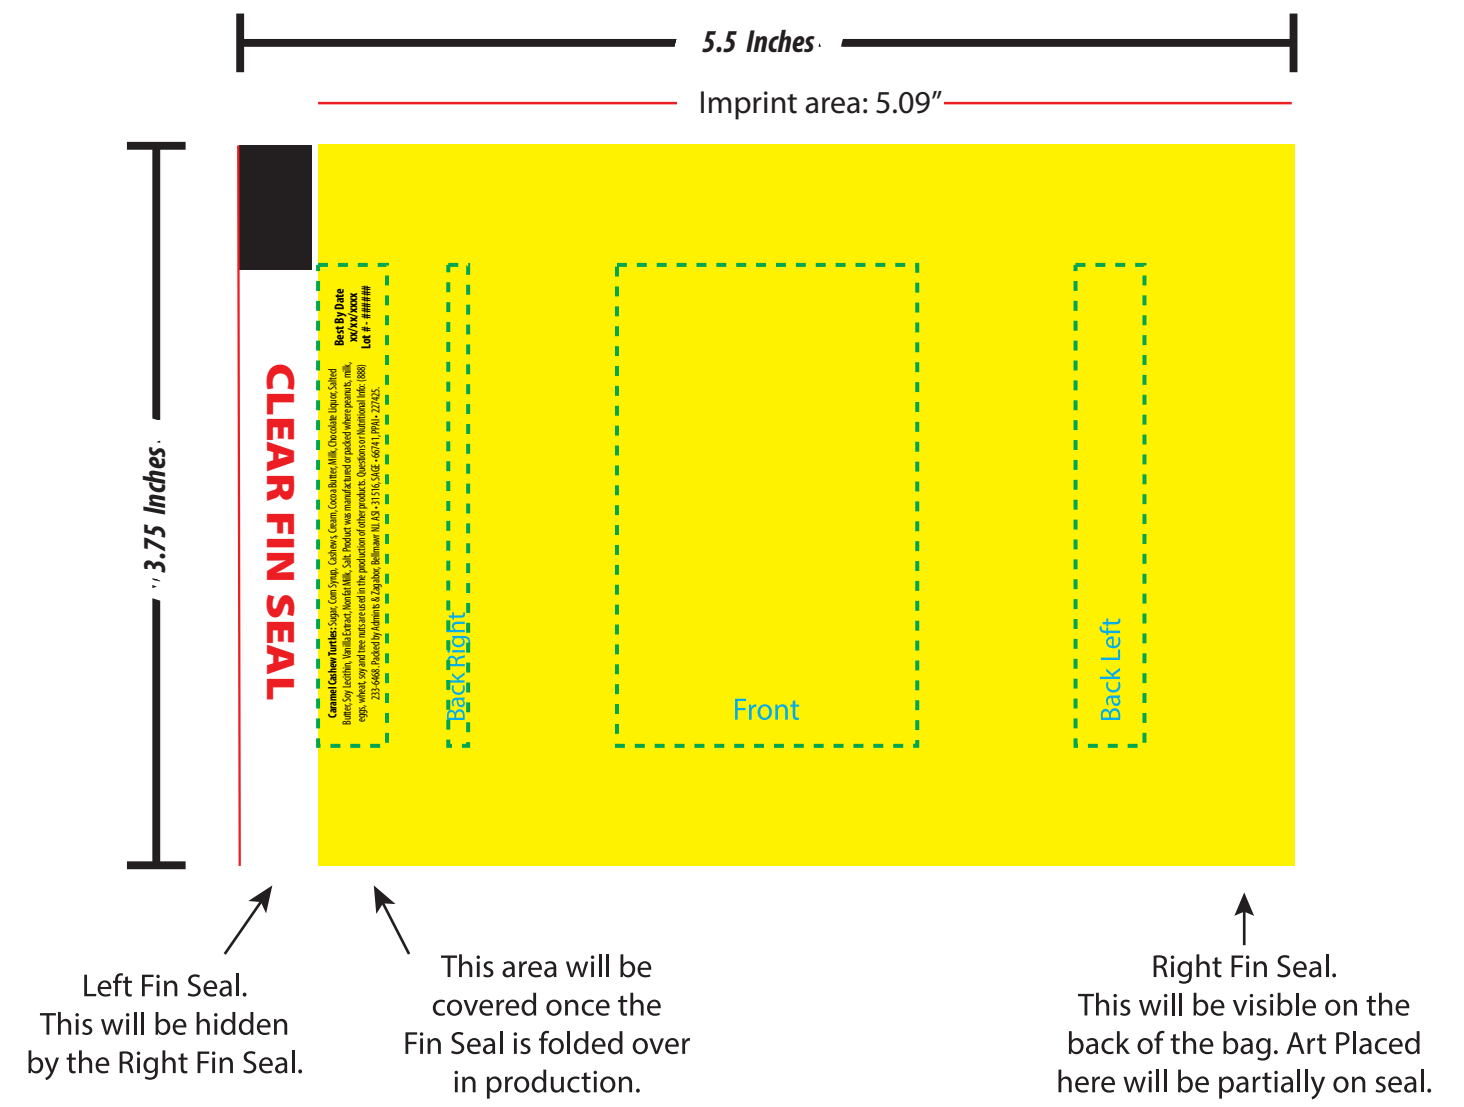

PROOF

The yellow artwork bleed area is the full bleed background printing area. The blue dotted line is the safe area that all important text and logos need to be inside or they will be hard to read.

The Purple PMS 2385 color represents the clear window that will show the fill.

UNFOLDED BAG

--- Safe Area
--- Artwork Bleed

Use PMS 2385 color to represent the clear window that will show the fill

Chocolate Cashew Turtle

FOLDED BAG COMPOSITE

PLEASE BE ADVISED

During the printing and manufacturing process your artwork may shift up to .125" in any direction.

Because of slight shifting in the production of the bags, it is best to have the artwork/color of the TOP SEAL match the BOTTOM SEAL. This will ensure that if shifting occurs the bags will still look seamless and not have a thin strip of misplaced artwork/color.