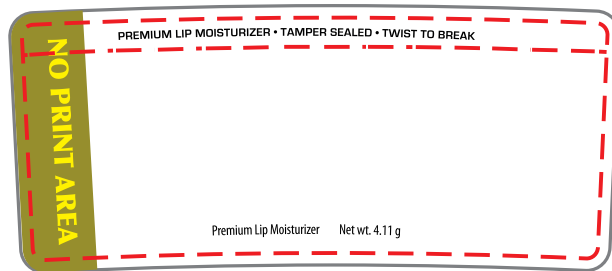

#SODA-CAN-LIP

- - - Live Imprint Area
- Bleed Line
- - - Cut Line

3% arc

**THIS COLOR WILL
PRINT CLEAR**

PMS 2385

**this is for clear label jobs only*