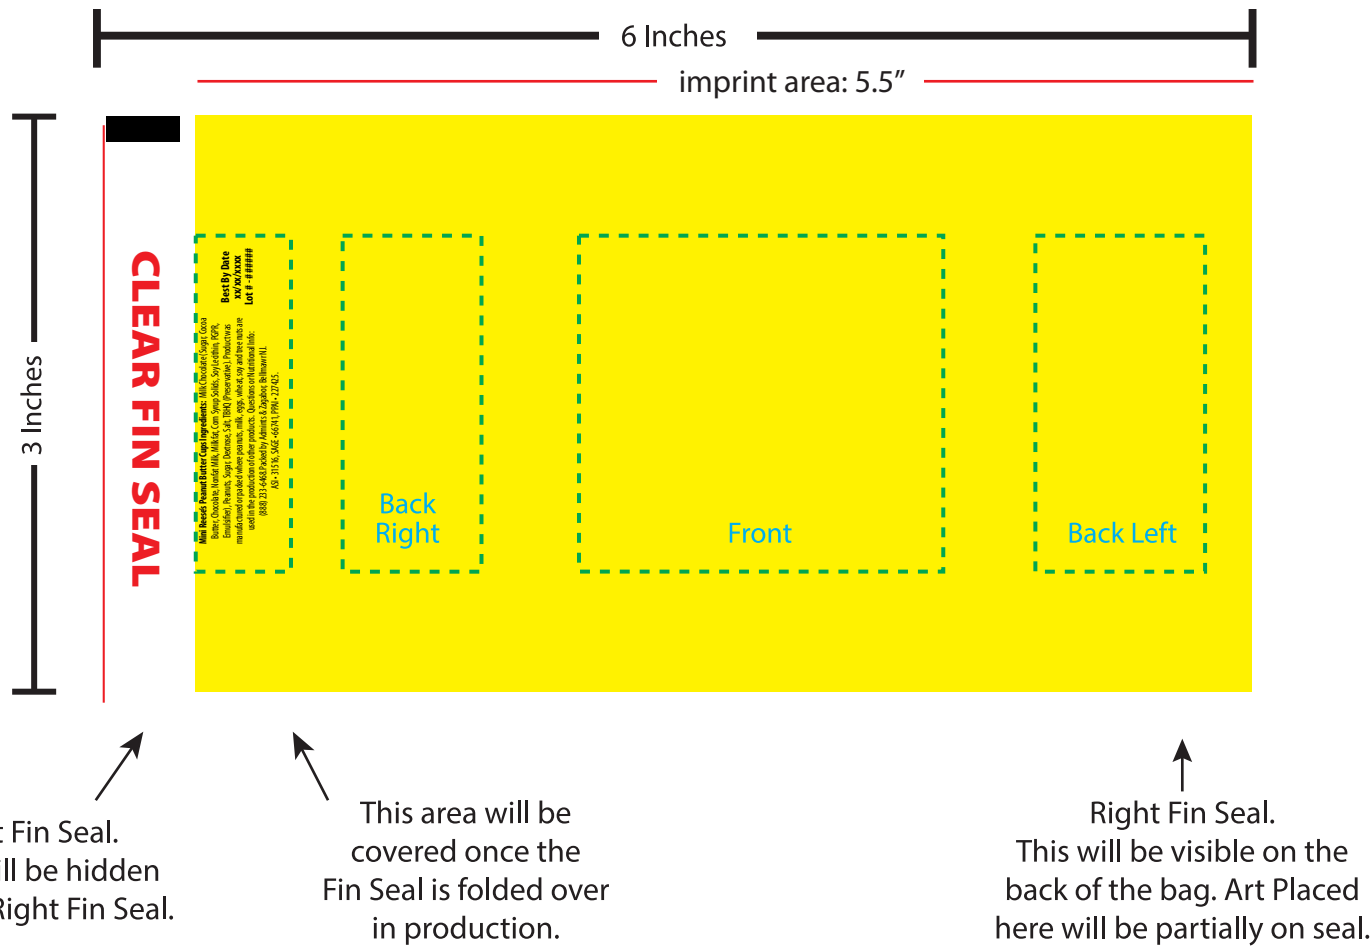

PROOF

The yellow artwork bleed area is the full bleed background printing area. The blue dotted line is the safe area that all important text and logos need to be inside or they will be hard to read.

The Purple PMS 2385 color represents the clear window that will show the fill.

UNFOLDED BAG

Peanut Butter Cup

FOLDED BAG COMPOSITE

--- Safe Area
Artwork Bleed

Use PMS 2385 color to represent the clear window that will show the fill

PLEASE BE ADVISED

During the printing and manufacturing process your artwork may sift up to .125" in and direction.

Because of slight shifting in the production of the bags, it is best to have the artwork/color of the TOP SEAL match the BOTTOM SEAL. This will ensure that if shifting occurs the bags will still look seamless and not have a thin strip of misplaced artwork/color.