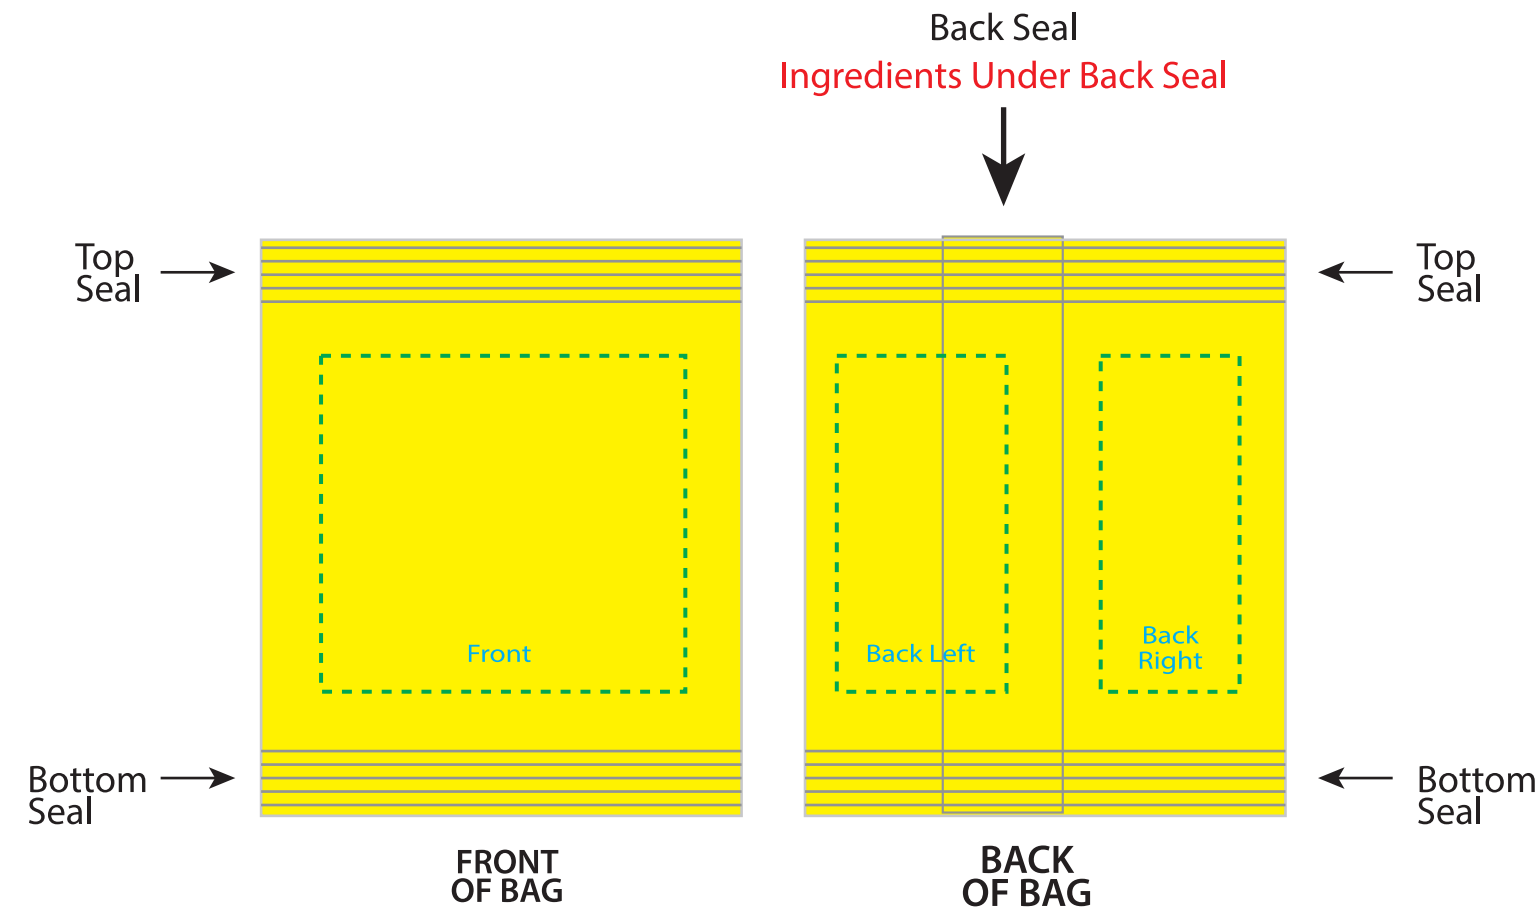

PROOF

The yellow artwork bleed area is the full bleed background printing area. The blue dotted line is the safe area that all important text and logos need to be inside or they will be hard to read.

The Purple PMS 2385 color represents the clear window that will show the fill.

UNFOLDED BAG

Peanut Butter Cup

FOLDED BAG COMPOSITE

--- Safe Area
Artwork Bleed

Use PMS 2385 color to represent the clear window that will show the fill

PLEASE BE ADVISED

During the printing and manufacturing process your artwork may sift up to .125" in and direction.

Because of slight shifting in the production of the bags, it is best to have the artwork/color of the TOP SEAL match the BOTTOM SEAL. This will ensure that if shifting occurs the bags will still look seamless and not have a thin strip of misplaced artwork/color.