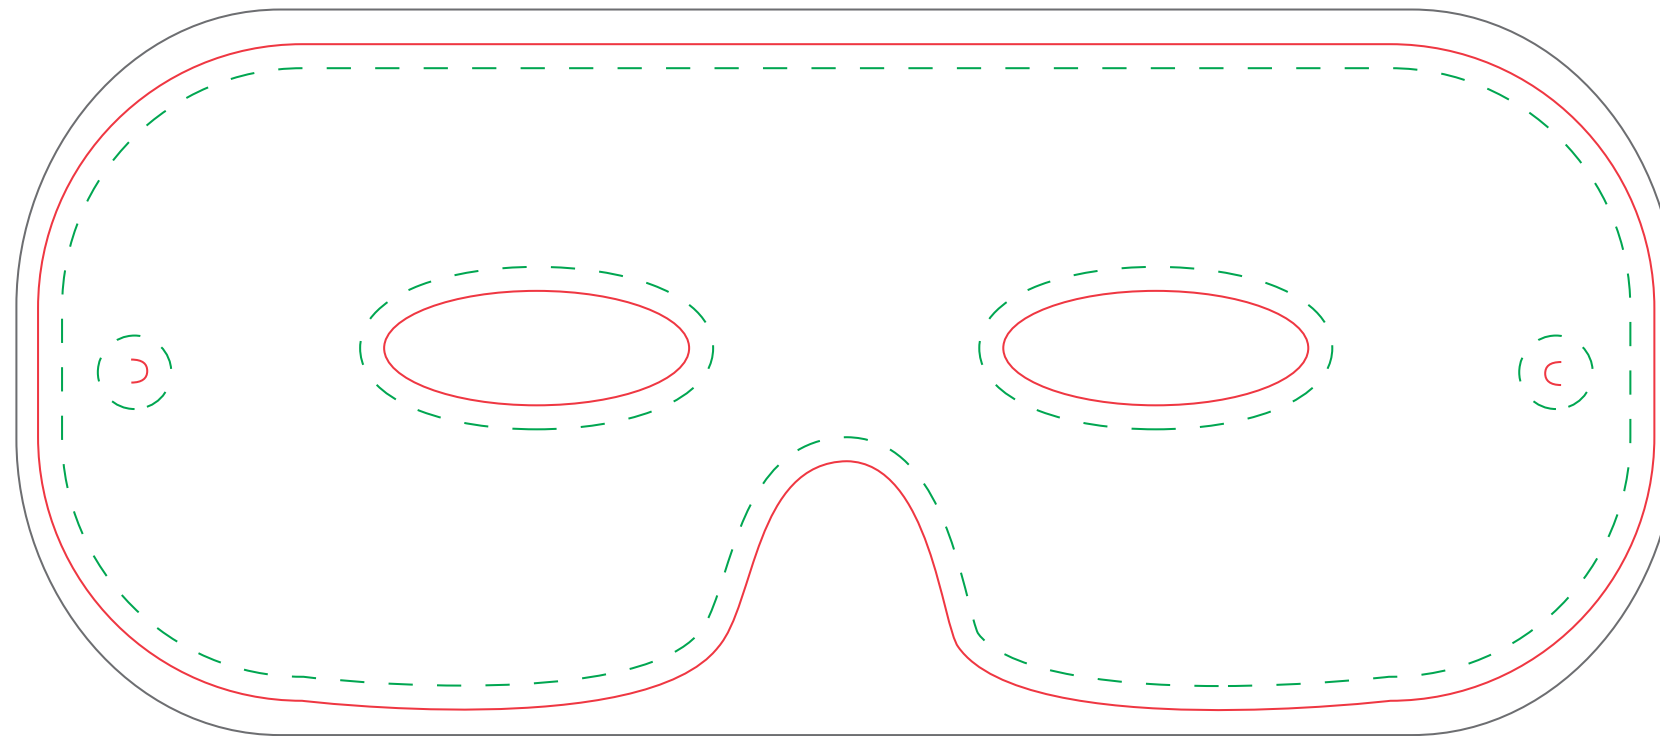

#Lone Ranger Mask

--- Safe Area
— Artwork Bleed

— Cut Line
— Fold/Crease Line

Custom Label/Card Size
8.4172"W x 3.4668"H