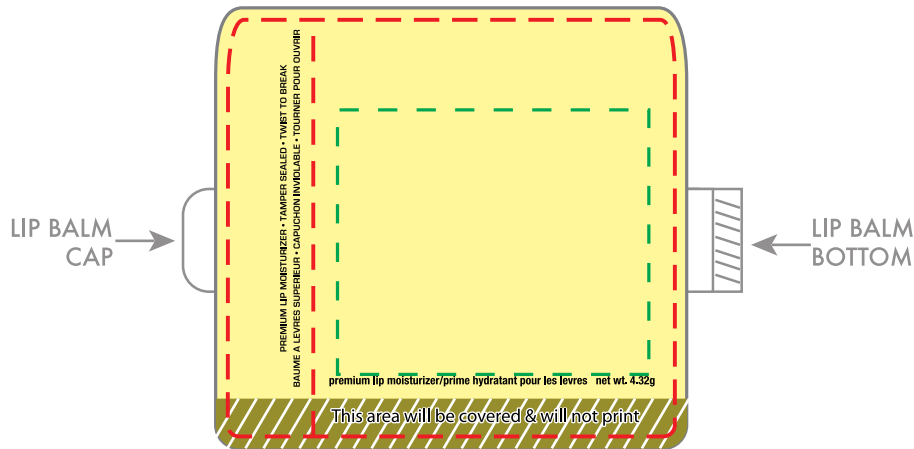

Lip Moisturizer -LB0

--- Live Imprint Area

— Bleed Line

--- Cut Line

Note the label orientation on the lip balm image above.

THIS COLOR WILL
PRINT CLEAR

PMS 2385

*this is for clear label jobs only

PROOF