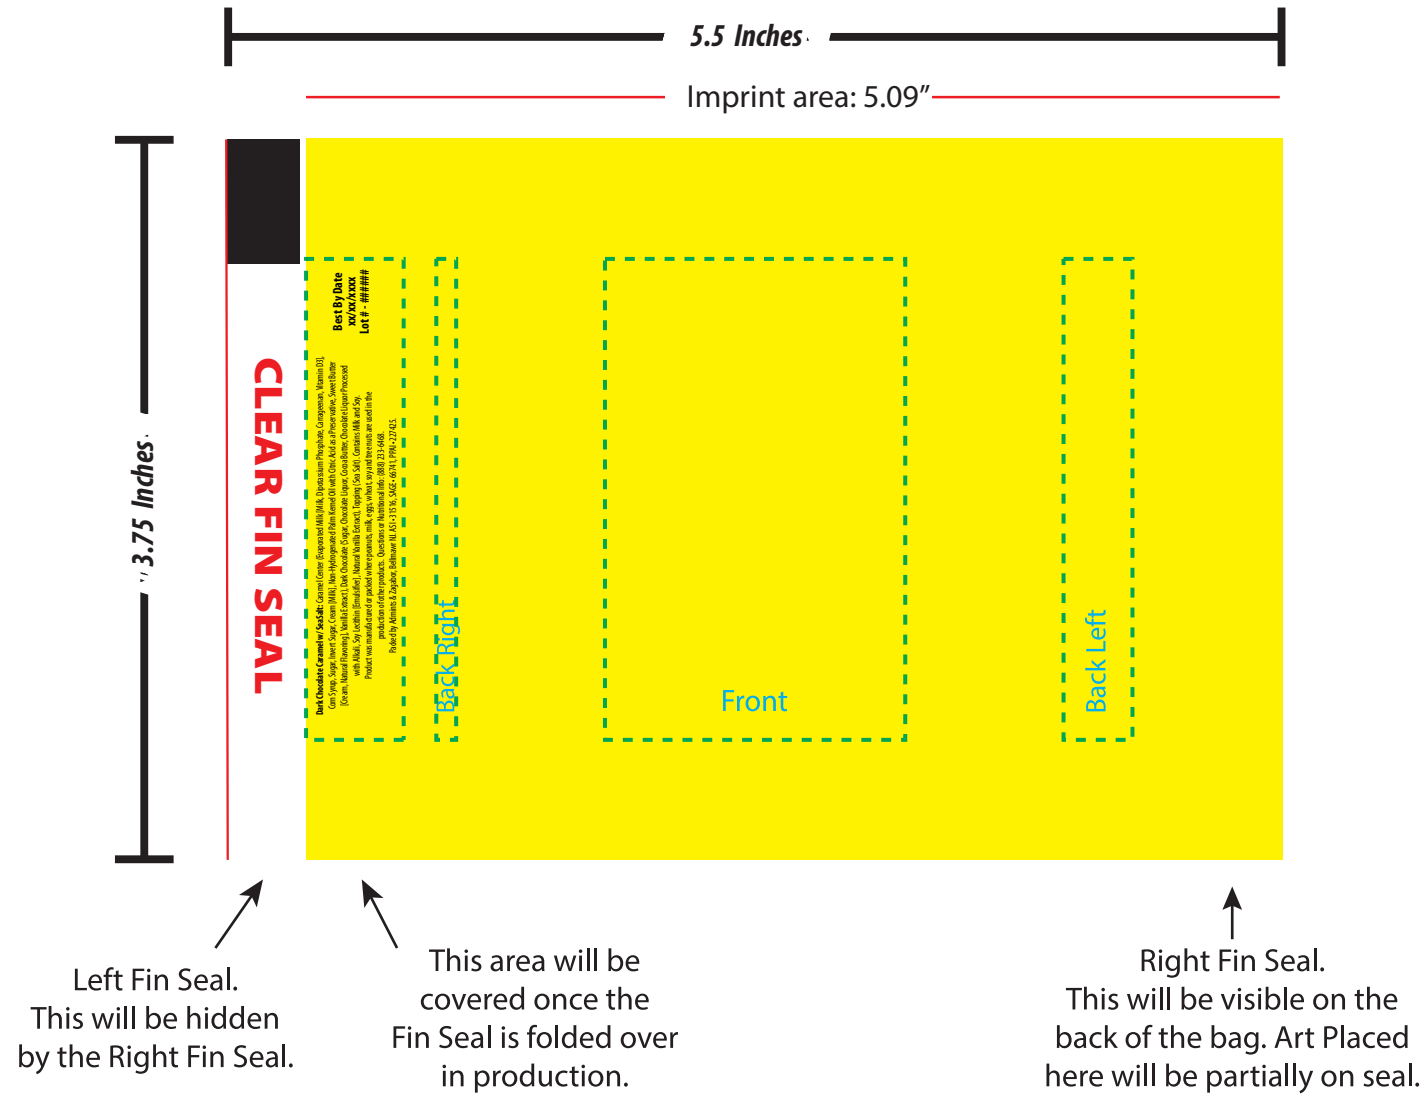

PROOF

The yellow artwork bleed area is the full bleed background printing area. The blue dotted line is the safe area that all important text and logos need to be inside or they will be hard to read.

The Purple PMS 2385 color represents the clear window that will show the fill.

UNFOLDED BAG

Left Fin Seal.
This will be hidden by the Right Fin Seal.

This area will be covered once the Fin Seal is folded over in production.

Right Fin Seal.
This will be visible on the back of the bag. Art Placed here will be partially on seal.

--- Safe Area
■ Artwork Bleed

Use PMS 2385 color to represent the clear window that will show the fill

Dark Chocolate Caramel w/SeaSalt

FOLDED BAG COMPOSITE

PLEASE BE ADVISED

During the printing and manufacturing process your artwork may sift up to .125" in and direction.

Because of slight shifting in the production of the bags, it is best to have the artwork/color of the TOP SEAL match the BOTTOM SEAL. This will ensure that if shifting occurs the bags will still look seamless and not have a thin strip of misplaced artwork/color.