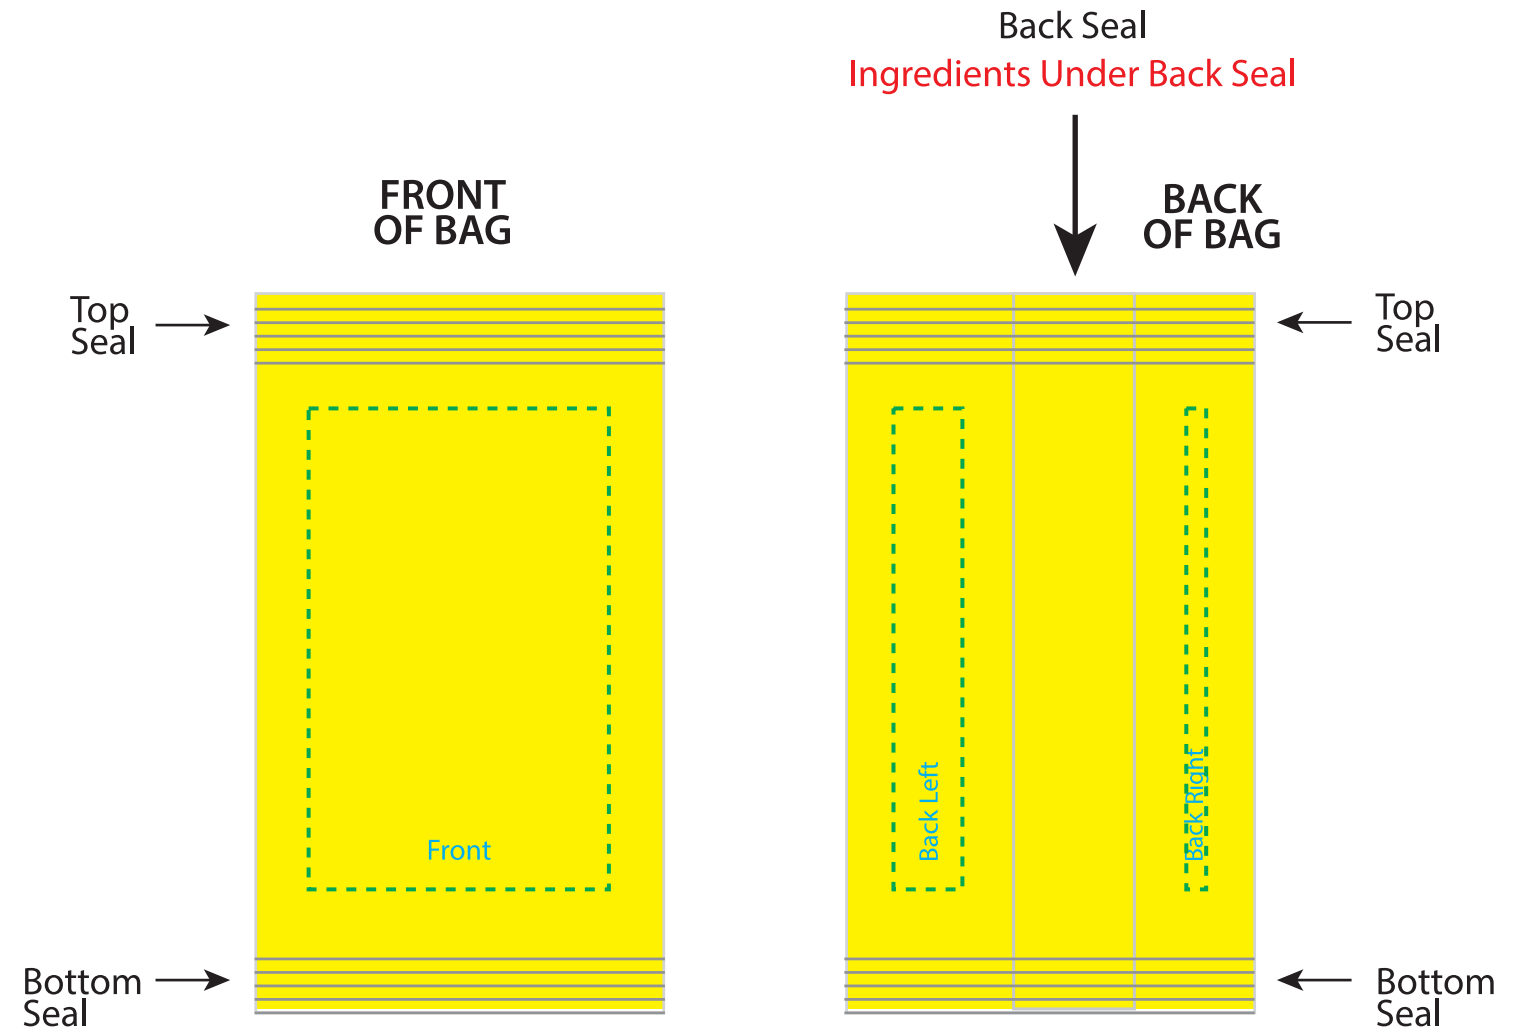

PROOF

The yellow artwork bleed area is the full bleed background printing area. The blue dotted line is the safe area that all important text and logos need to be inside or they will be hard to read.

The Purple PMS 2385 color represents the clear window that will show the fill.

UNFOLDED BAG

Left Fin Seal.
This will be hidden by the Right Fin Seal.

This area will be covered once the Fin Seal is folded over in production.

Right Fin Seal.
This will be visible on the back of the bag. Art Placed here will be partially on seal.

--- Safe Area
■ Artwork Bleed

Use PMS 2385 color to represent the clear window that will show the fill

Dark Chocolate Caramel w/SeaSalt

FOLDED BAG COMPOSITE

PLEASE BE ADVISED

During the printing and manufacturing process your artwork may sift up to .125" in and direction.

Because of slight shifting in the production of the bags, it is best to have the artwork/color of the TOP SEAL match the BOTTOM SEAL. This will ensure that if shifting occurs the bags will still look seamless and not have a thin strip of misplaced artwork/color.