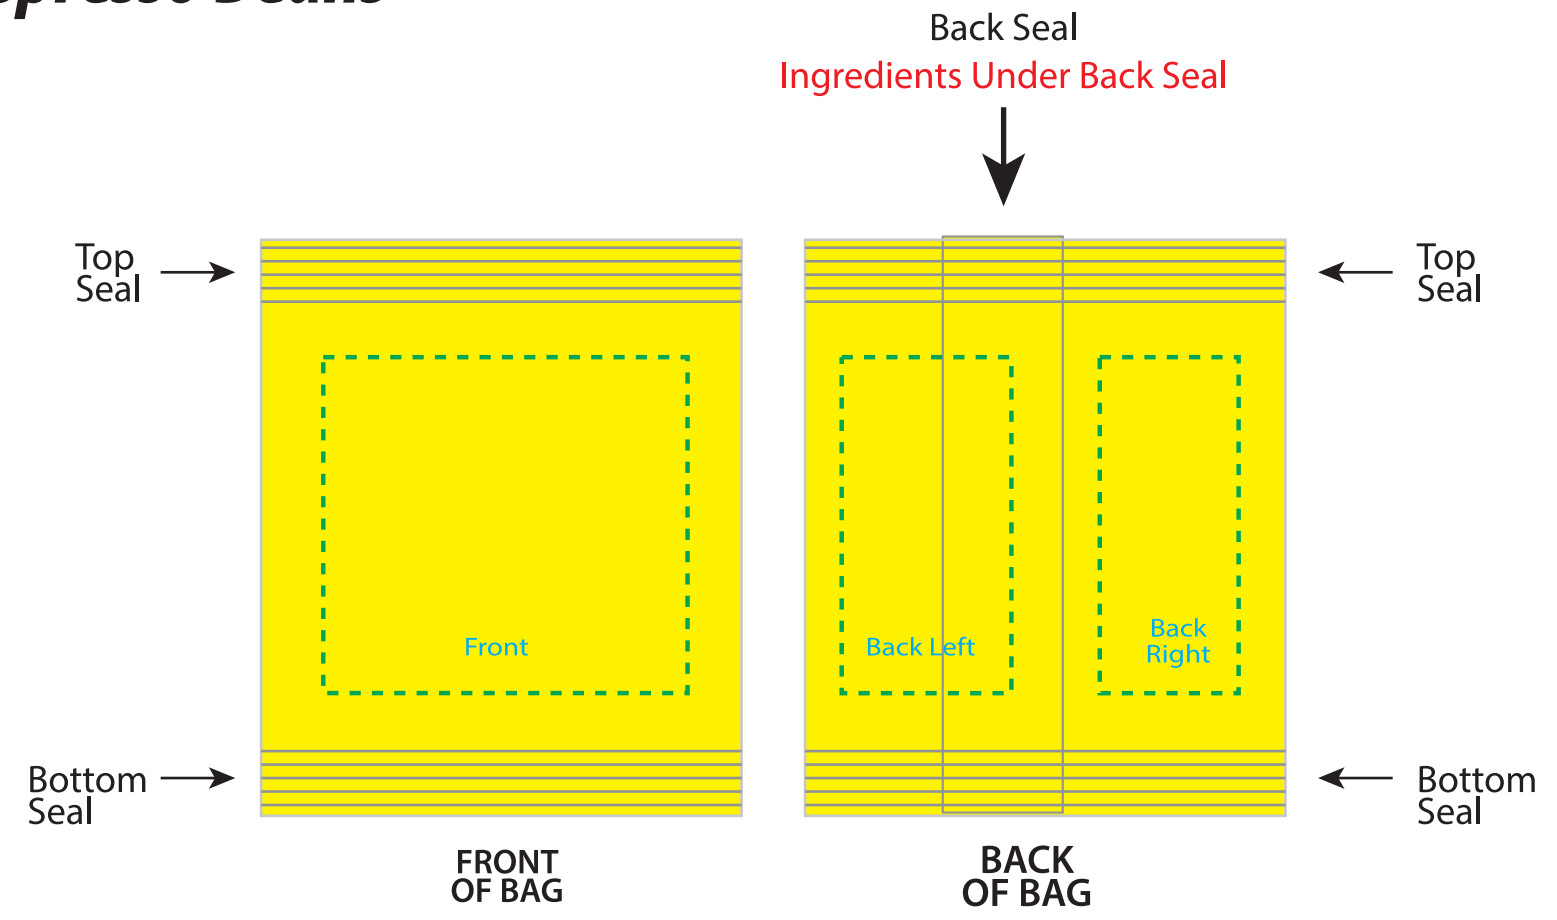

**PROOF**

The yellow artwork bleed area is the full bleed background printing area. The blue dotted line is the safe area that all important text and logos need to be inside or they will be hard to read.

The Purple PMS 2385 color represents the clear window that will show the fill.

**UNFOLDED BAG**

--- Safe Area  
Artwork Bleed

**Use PMS 2385 color to represent the clear window that will show the fill**

### PLEASE BE ADVISED

During the printing and manufacturing process your artwork may sift up to .125" in and direction.

Because of slight shifting in the production of the bags, it is best to have the artwork/color of the TOP SEAL match the BOTTOM SEAL. This will ensure that if shifting occurs the bags will still look seamless and not have a thin strip of misplaced artwork/color.