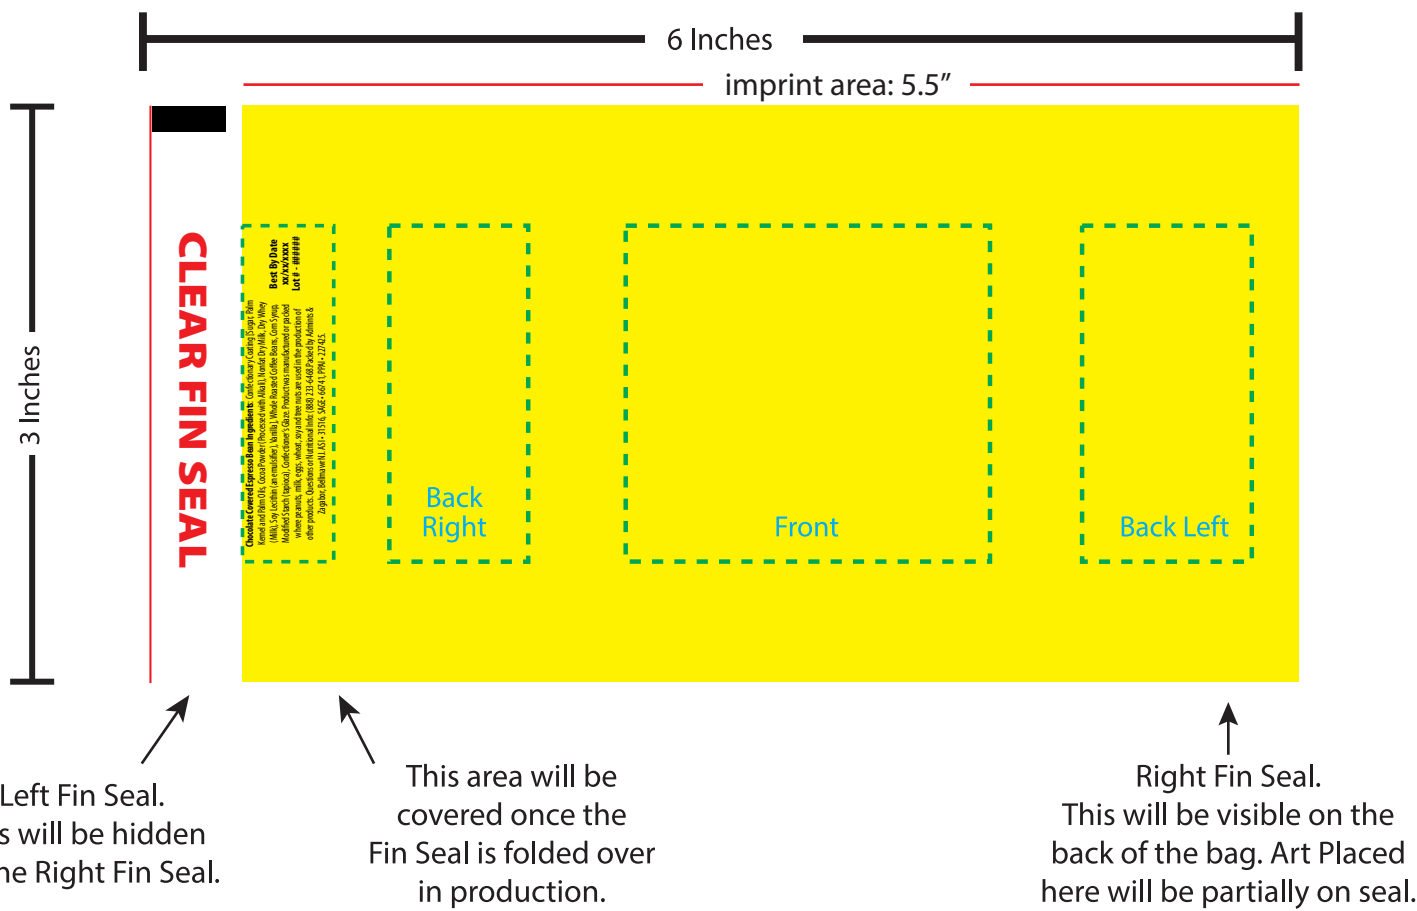

**PROOF**

The yellow artwork bleed area is the full bleed background printing area. The blue dotted line is the safe area that all important text and logos need to be inside or they will be hard to read.

The Purple PMS 2385 color represents the clear window that will show the fill.

**UNFOLDED BAG**

--- Safe Area  
Artwork Bleed

**Use PMS 2385 color to represent the clear window that will show the fill**

### PLEASE BE ADVISED

During the printing and manufacturing process your artwork may sift up to .125" in and direction.

Because of slight shifting in the production of the bags, it is best to have the artwork/color of the TOP SEAL match the BOTTOM SEAL. This will ensure that if shifting occurs the bags will still look seamless and not have a thin strip of misplaced artwork/color.