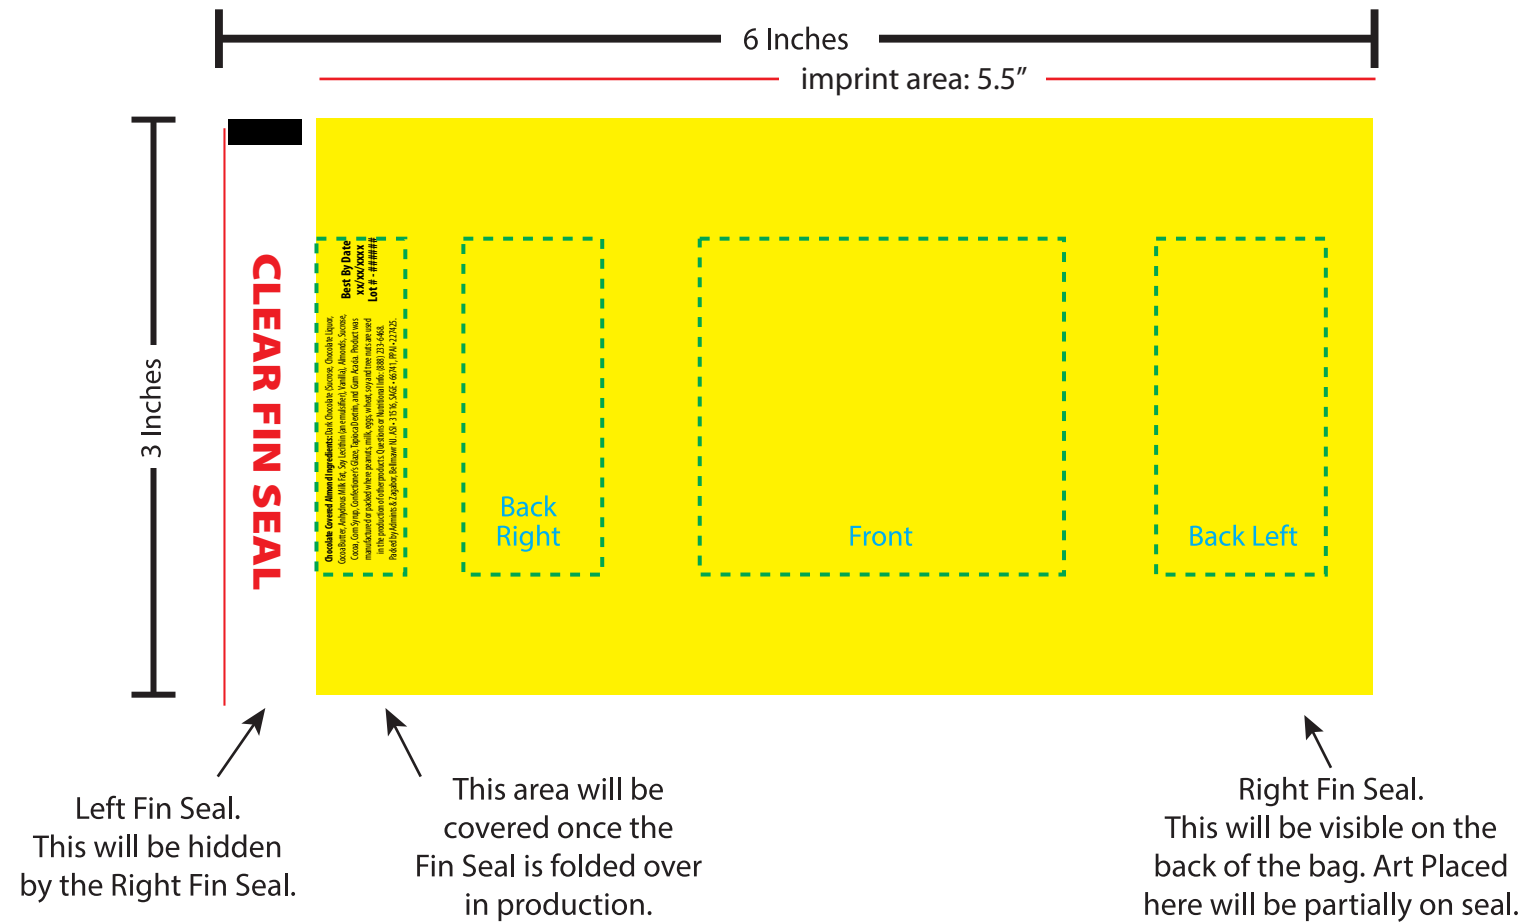

**PROOF**

The yellow artwork bleed area is the full bleed background printing area. The blue dotted line is the safe area that all important text and logos need to be inside or they will be hard to read.

The Purple PMS 2385 color represents the clear window that will show the fill.

**UNFOLDED BAG**

## FOLDED BAG COMPOSITE

--- Safe Area  
Artwork Bleed

Use PMS 2385 color to represent the clear window that will show the fill

### PLEASE BE ADVISED

During the printing and manufacturing process your artwork may shift up to .125" in any direction.

Because of slight shifting in the production of the bags, it is best to have the artwork/color of the TOP SEAL match the BOTTOM SEAL. This will ensure that if shifting occurs the bags will still look seamless and not have a thin strip of misplaced artwork/color.