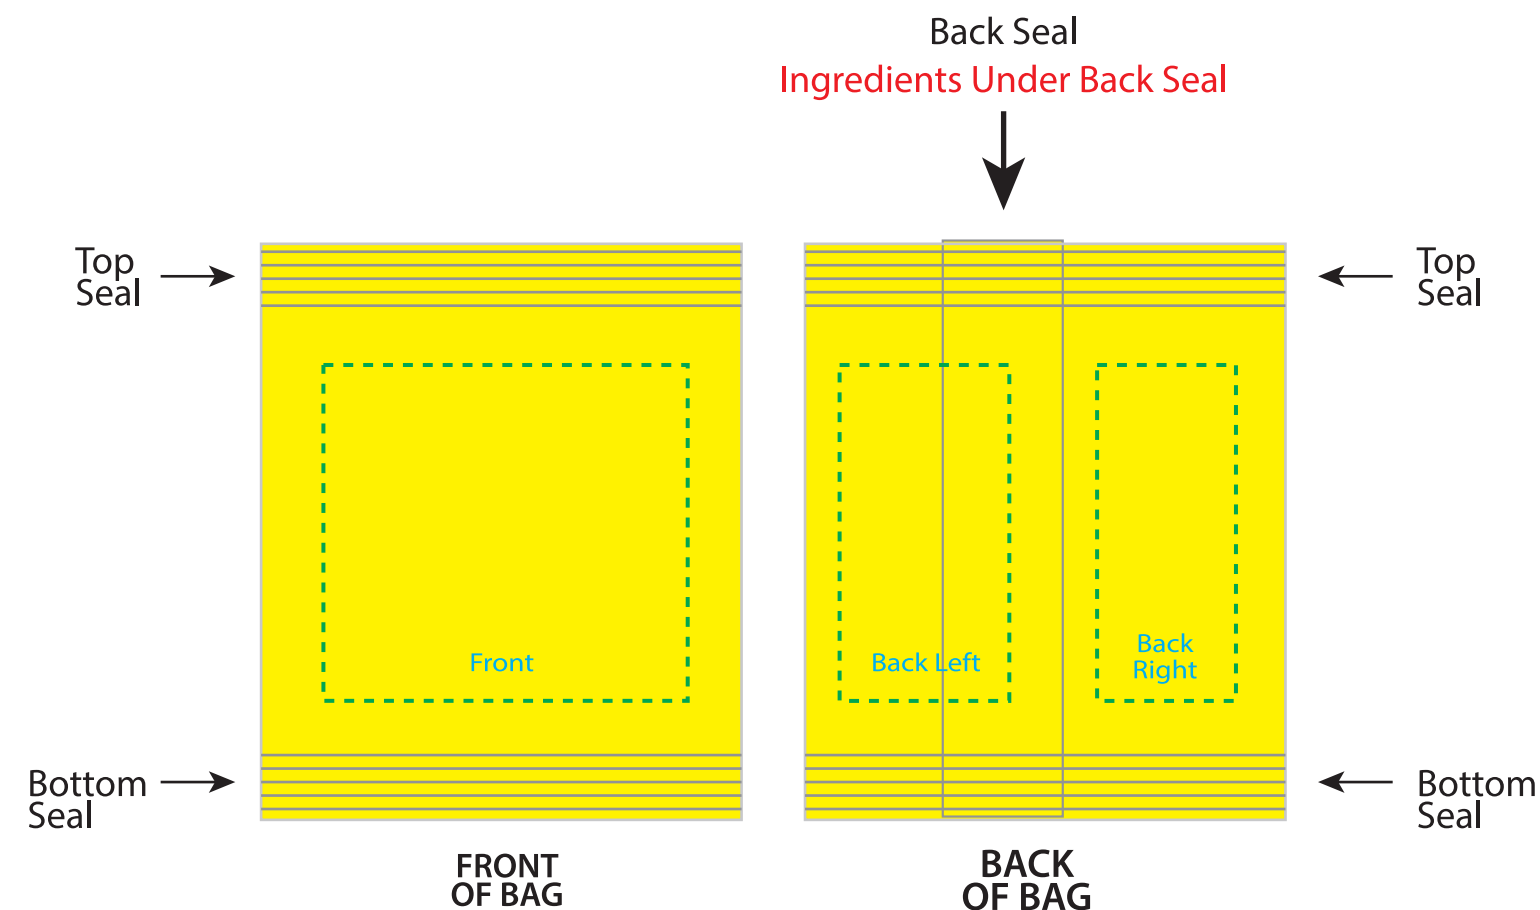

**PROOF**

The yellow artwork bleed area is the full bleed background printing area. The blue dotted line is the safe area that all important text and logos need to be inside or they will be hard to read.

The Purple PMS 2385 color represents the clear window that will show the fill.

**UNFOLDED BAG**

## FOLDED BAG COMPOSITE

--- Safe Area  
Artwork Bleed

Use PMS 2385 color to represent the clear window that will show the fill

### PLEASE BE ADVISED

During the printing and manufacturing process your artwork may shift up to .125" in any direction.

Because of slight shifting in the production of the bags, it is best to have the artwork/color of the TOP SEAL match the BOTTOM SEAL. This will ensure that if shifting occurs the bags will still look seamless and not have a thin strip of misplaced artwork/color.