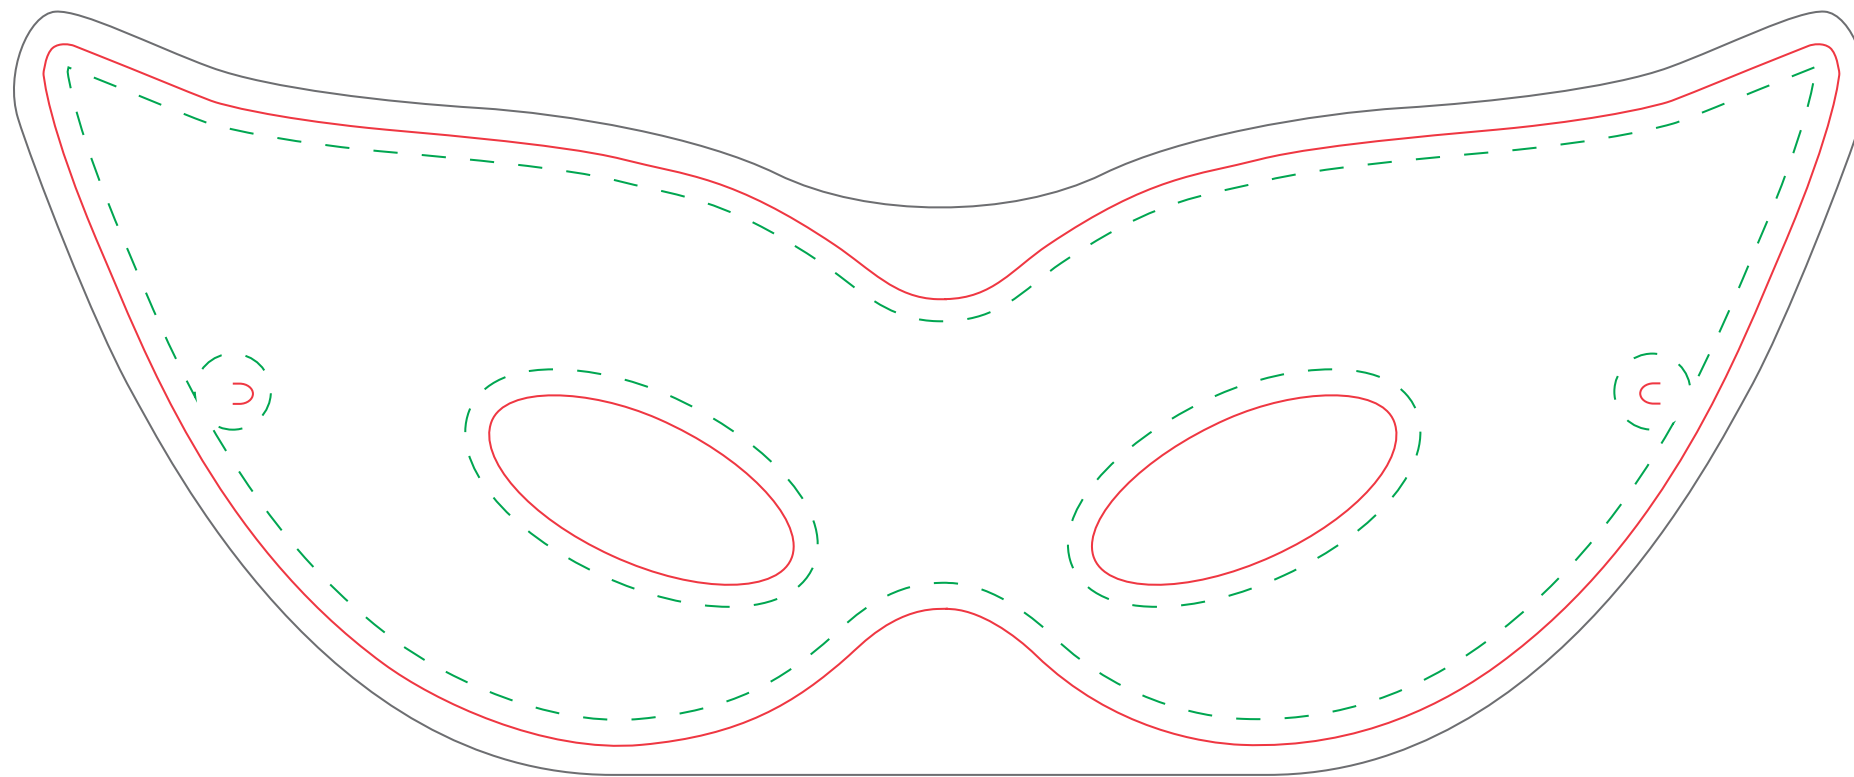

#Cat Mask

--- Safe Area
— Artwork Bleed

— Cut Line
— Fold/Crease Line

Custom Label/Card Size
9.3521"W x 3.6528"H