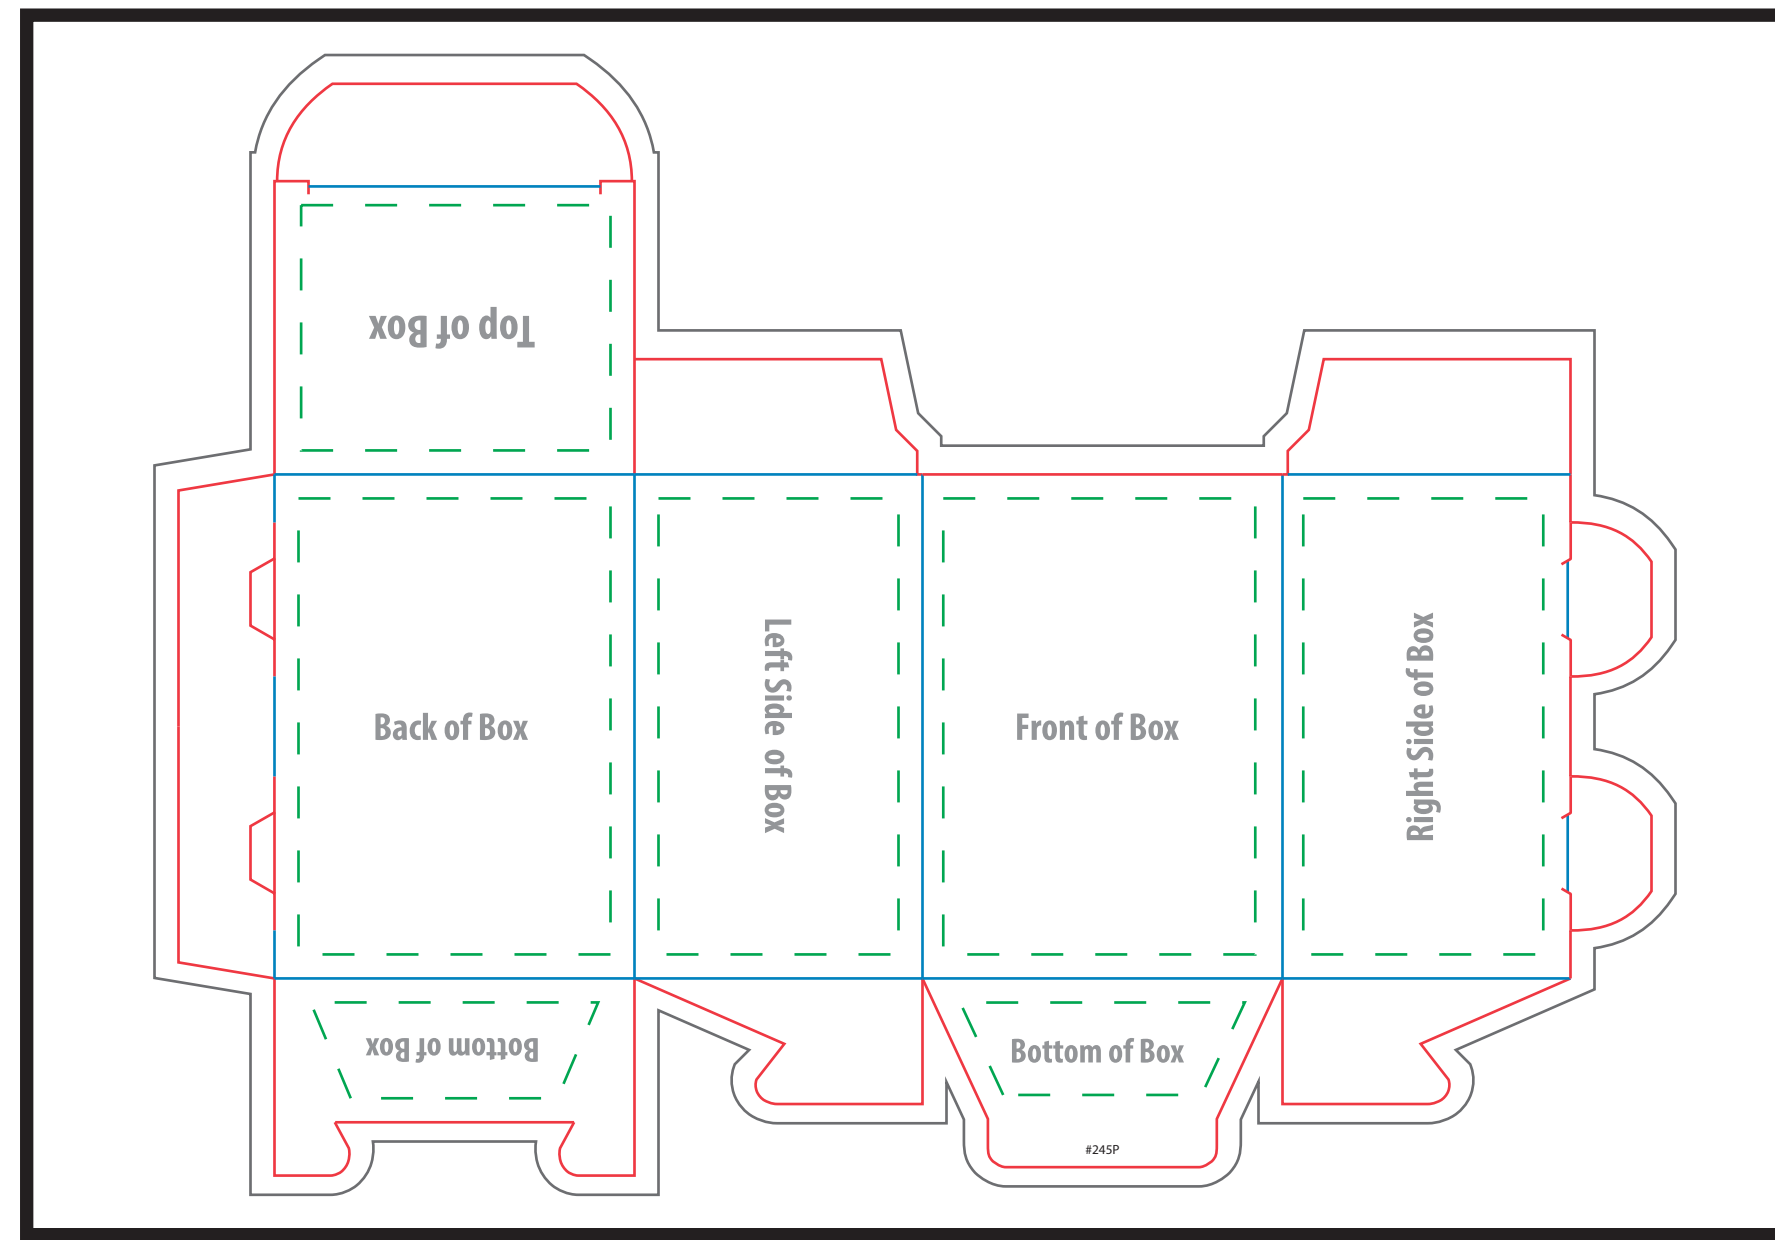

BOX LAYOUT POSITIONS - For Visual Reference Only

Design artwork on template below

Dashed Line For Imprint Area Only, Will Not Print.

	Order #:	Item #: 0245P	Proofing:
	Imprint Color:		
	Item Color:		