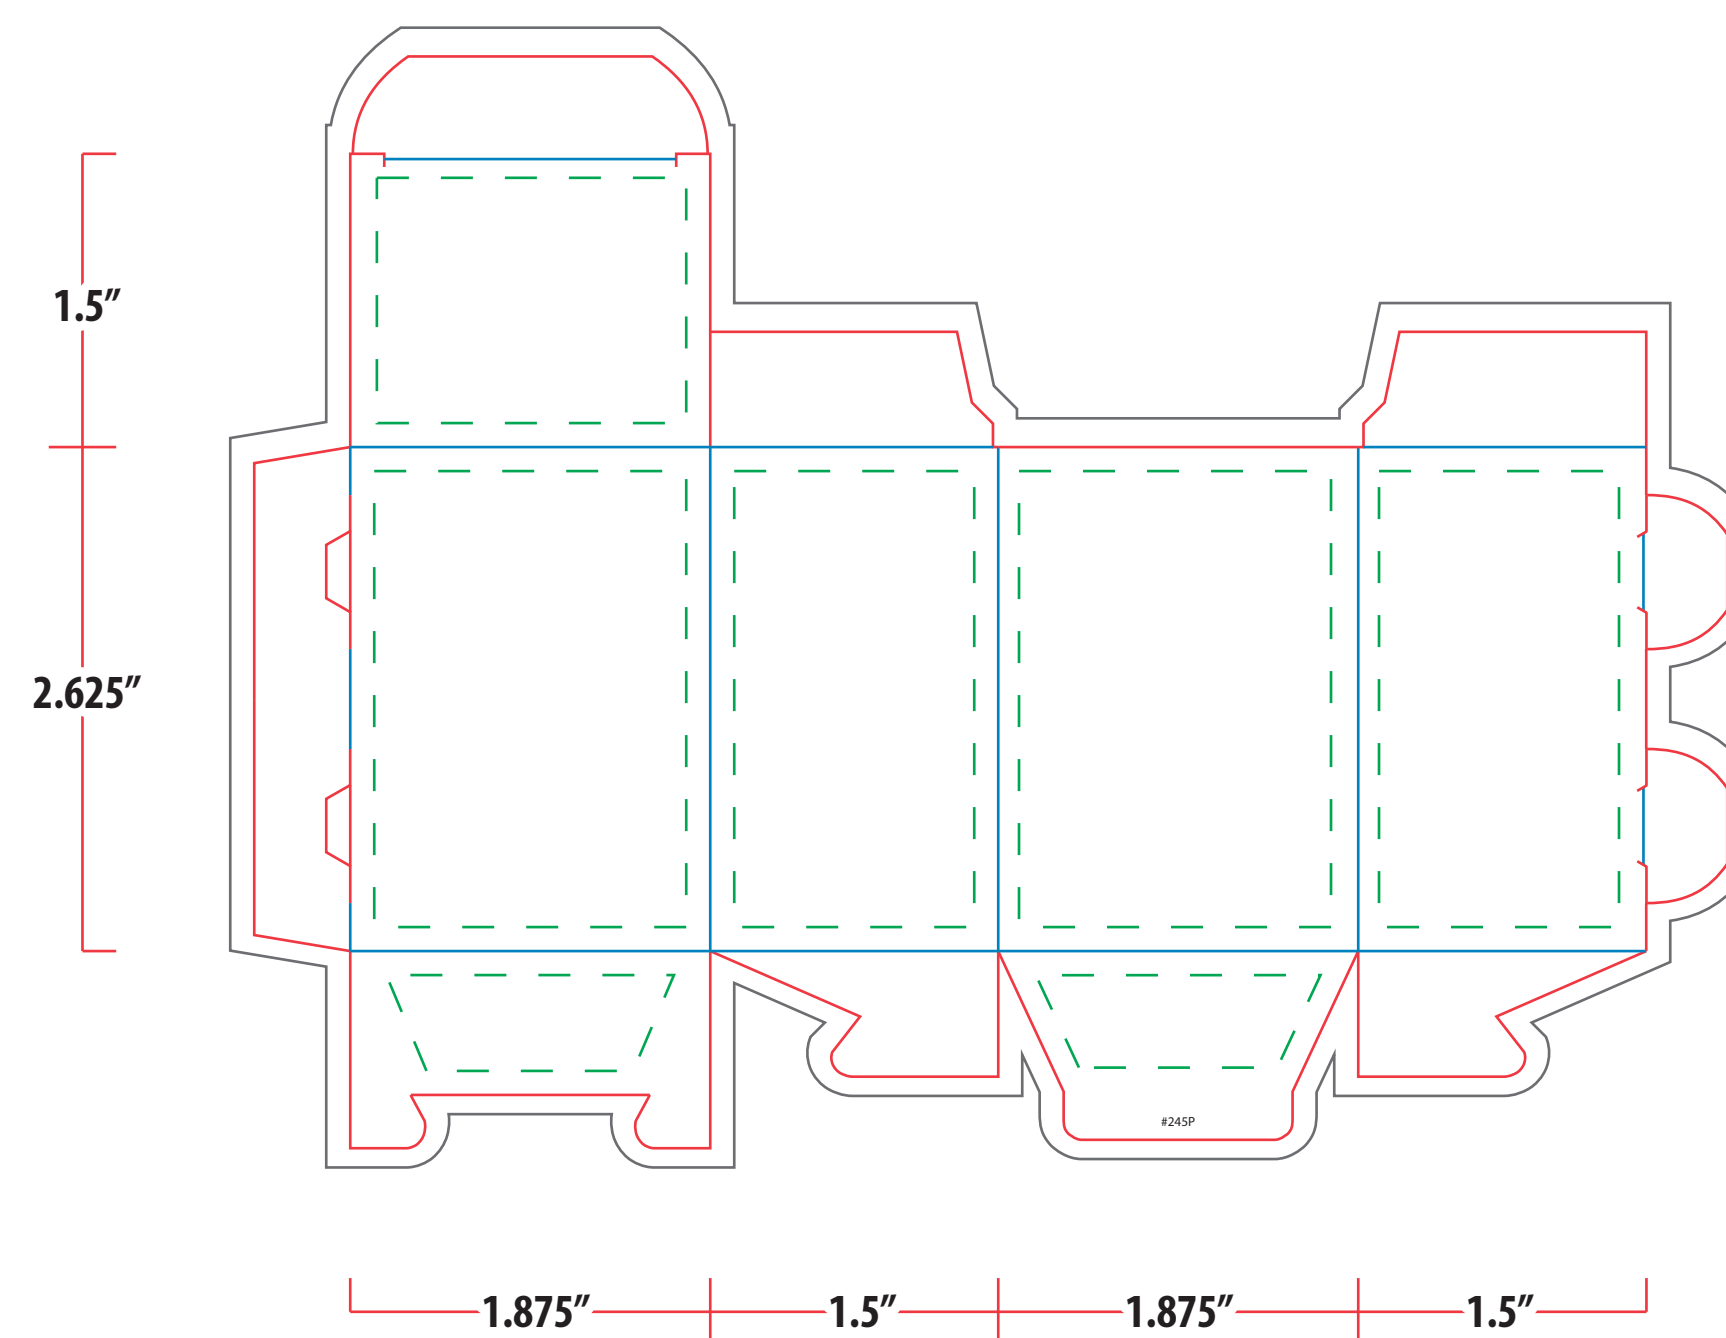

BOX LAYOUT POSITIONS - For Visual Reference Only

Design artwork on template below

Dashed Line For Imprint Area Only, Will Not Print.

	Order #:	Item #: 0245P	Proofing:
	Imprint Color:		
	Item Color:		